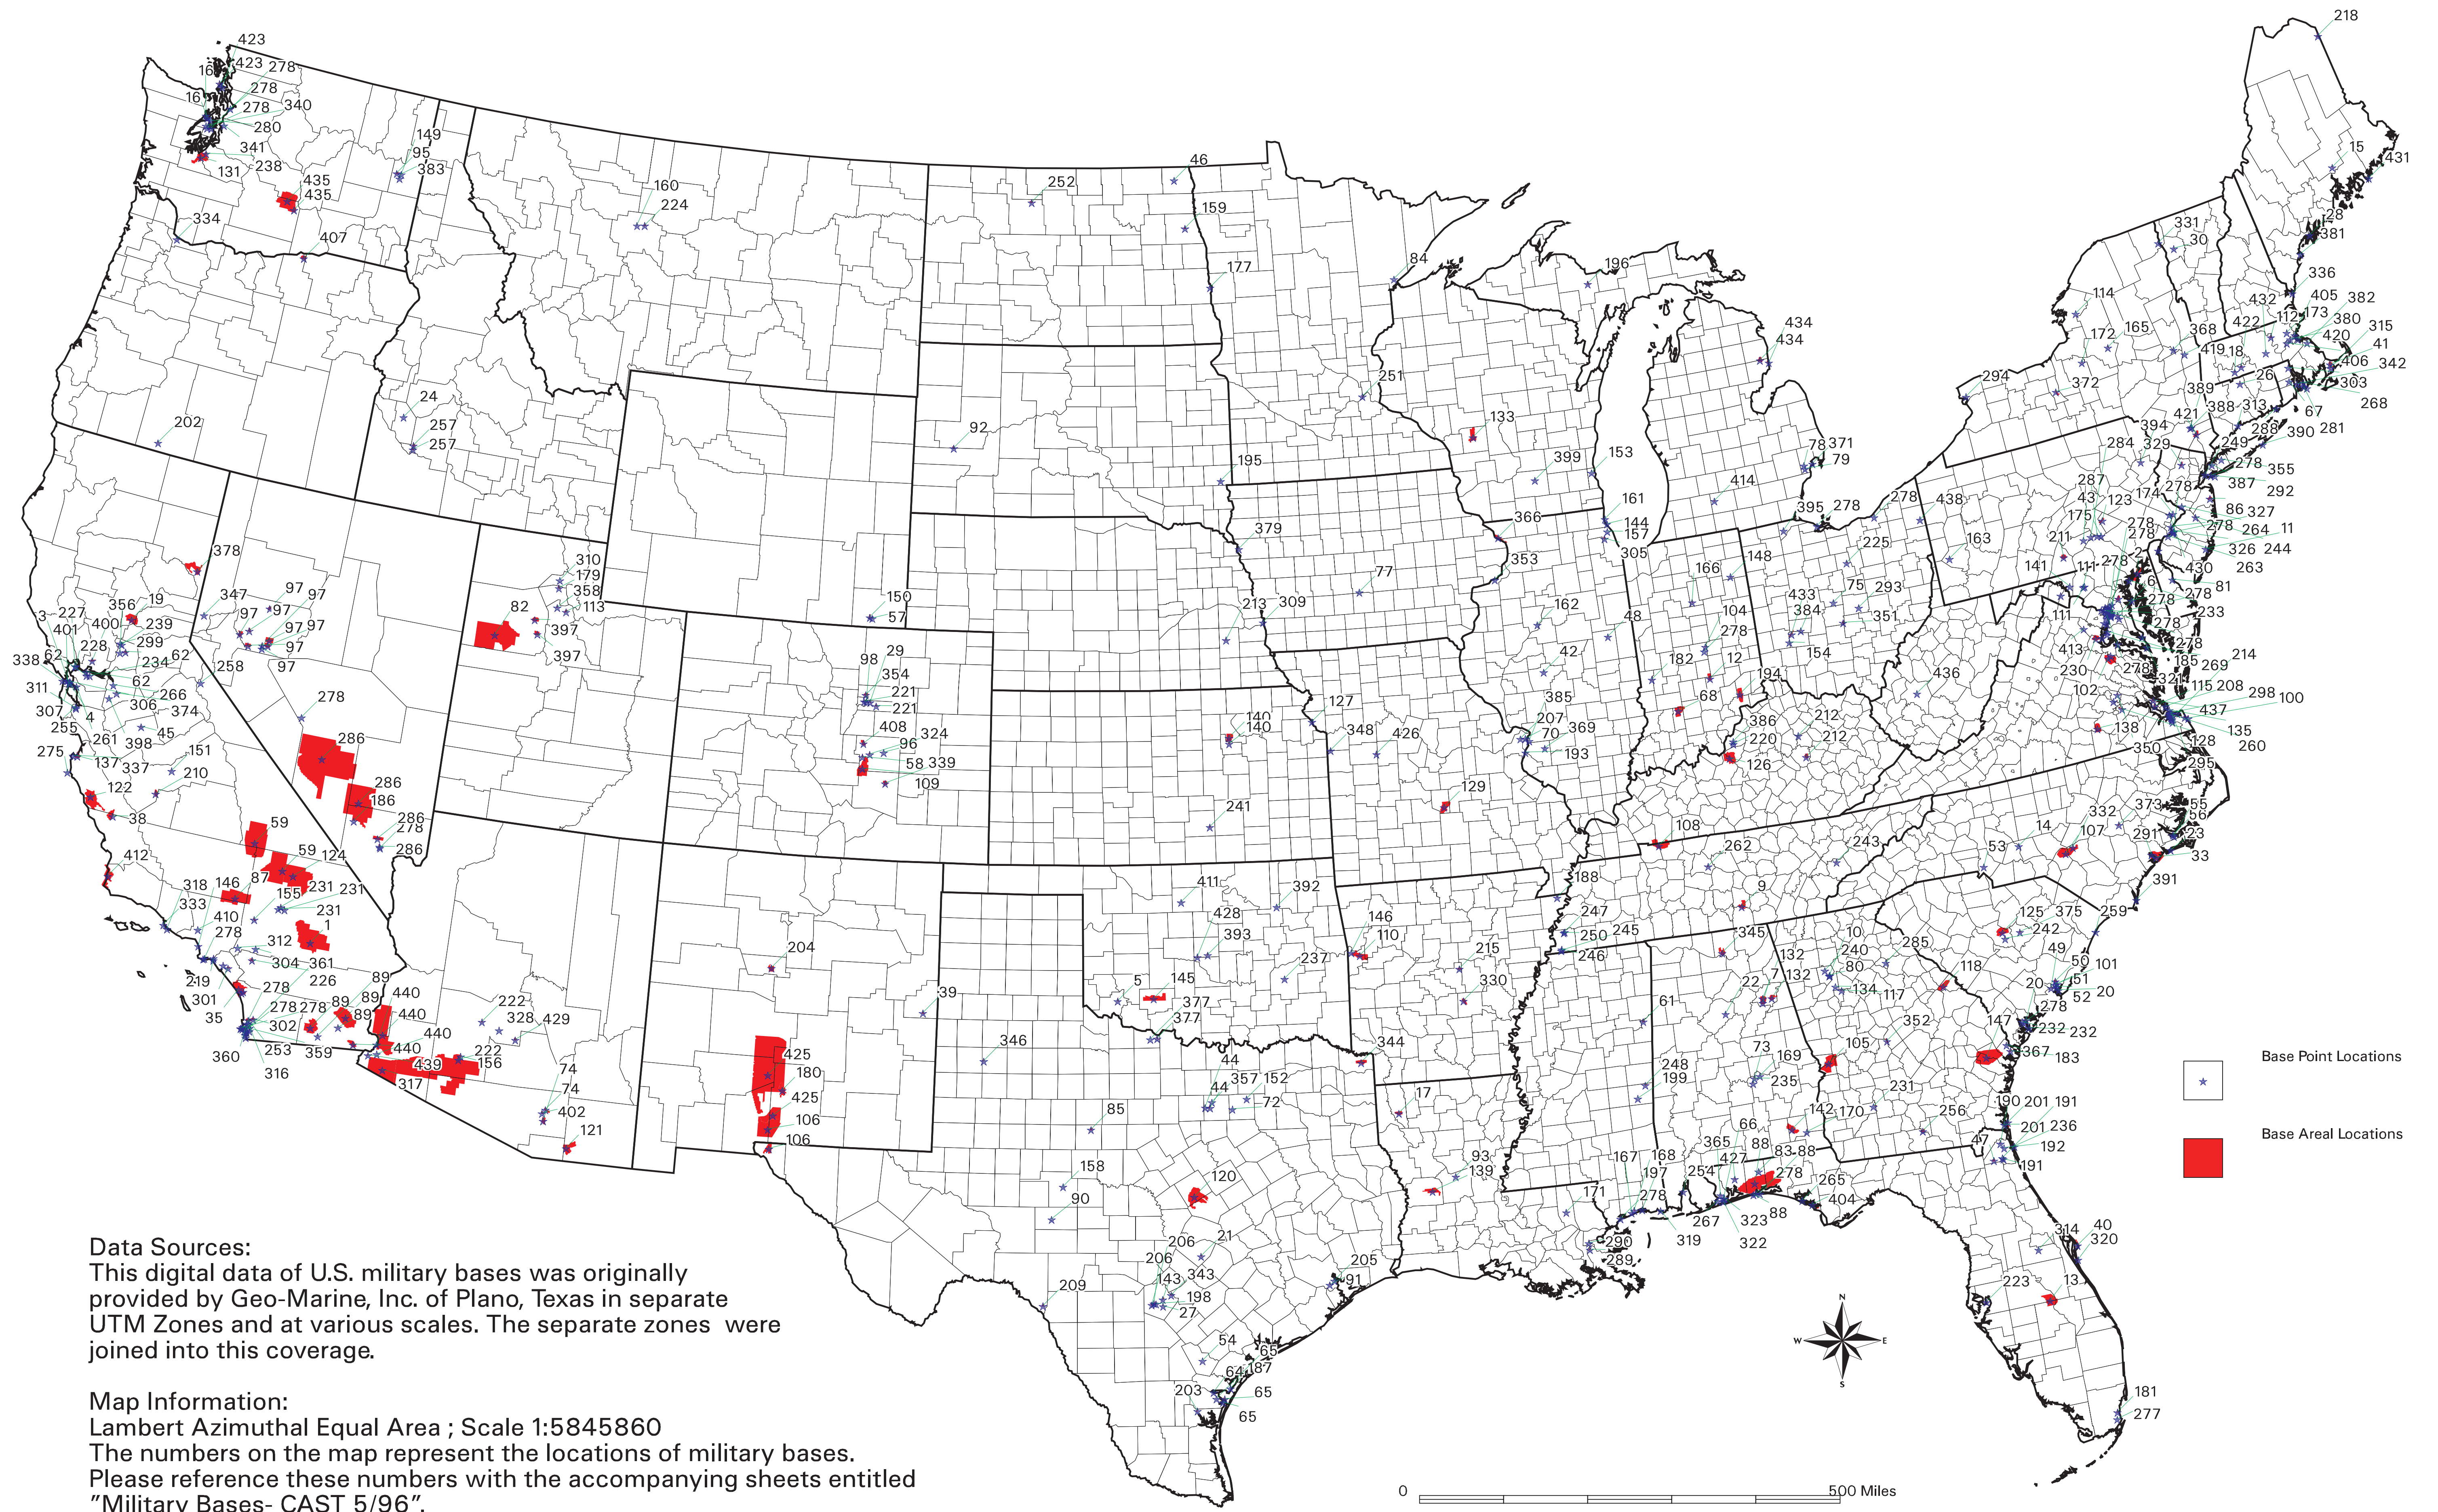

Military Bases in the Continental United States

Data Sources:

This digital data of U.S. military bases was originally provided by Geo-Marine, Inc. of Plano, Texas in separate UTM Zones and at various scales. The separate zones were joined into this coverage.

Map Information:

Lambert Azimuthal Equal Area ; Scale 1:5845860
The numbers on the map represent the locations of military bases.
Please reference these numbers with the accompanying sheets entitled "Military Bases- CAST 5/96".