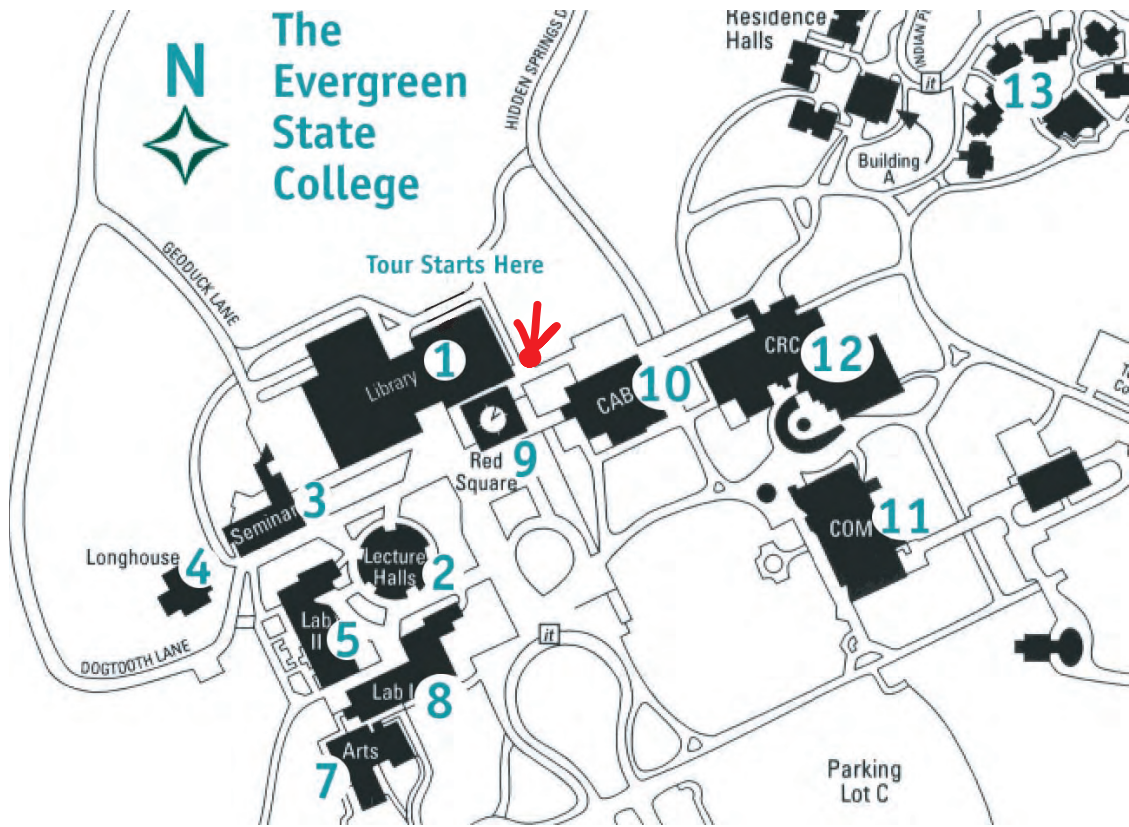

Smoking Shelter One: Adjacent to Library Building

Perspective Rendering

Current Site

Site Elevation

Campus Map

Axonometric View

Right Side View

Site Plan