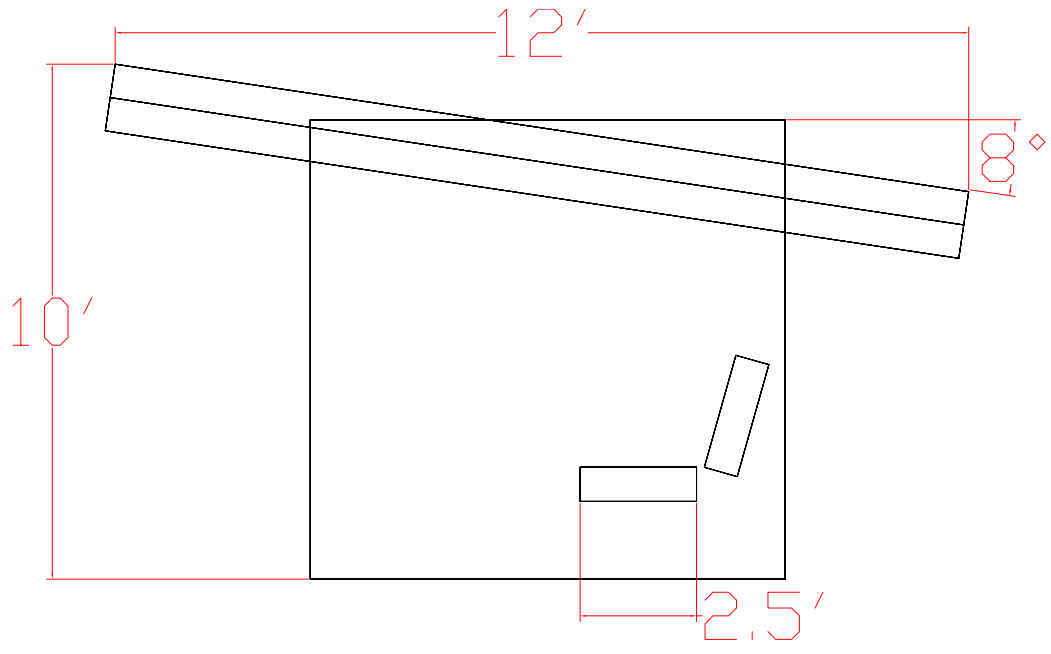

Smoking Shelter Two: Adjacent to Lab II

Perspective Rendering

Current Site

Site Elevation

Campus Map

Axonometric View

Right Side View

Site Plan
1"=14'