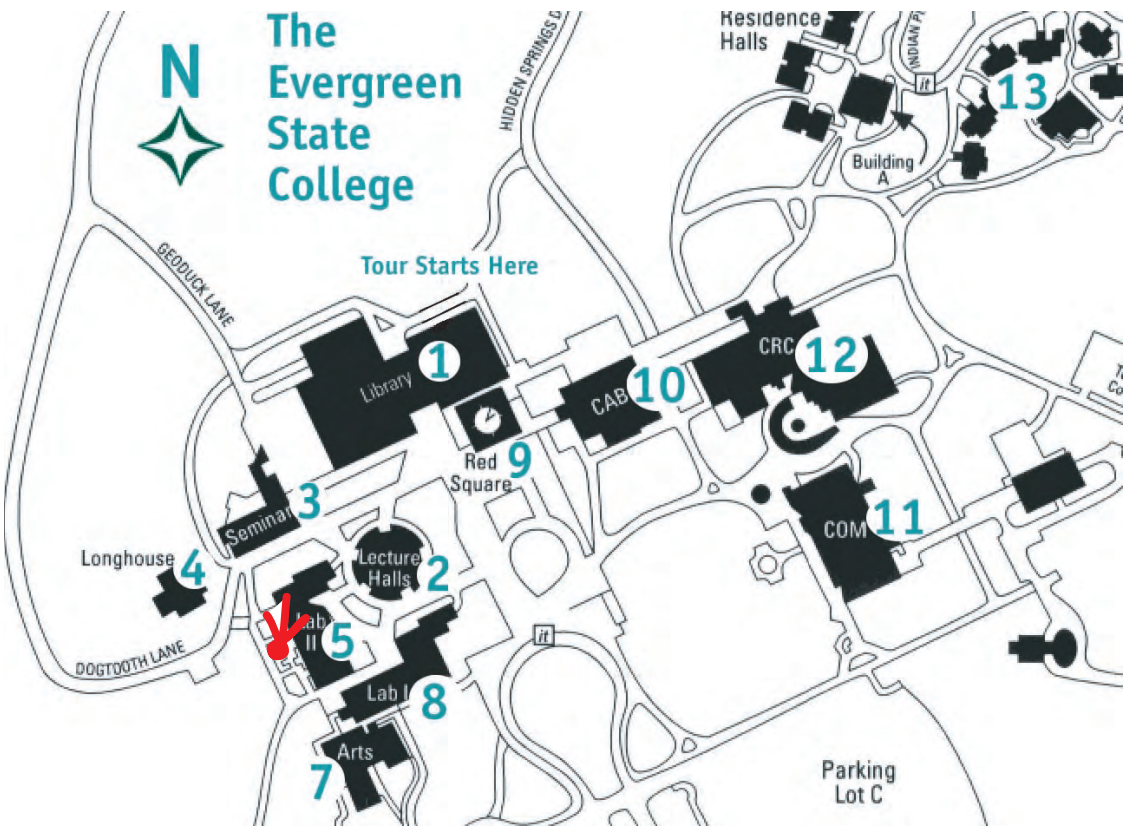

Smoking Shelter Two: Adjacent to Lab II

Perspective Rendering

Current Site

Site Elevation

Campus Map

Axonometric View

Right Side View

Site Plan
1"=14'