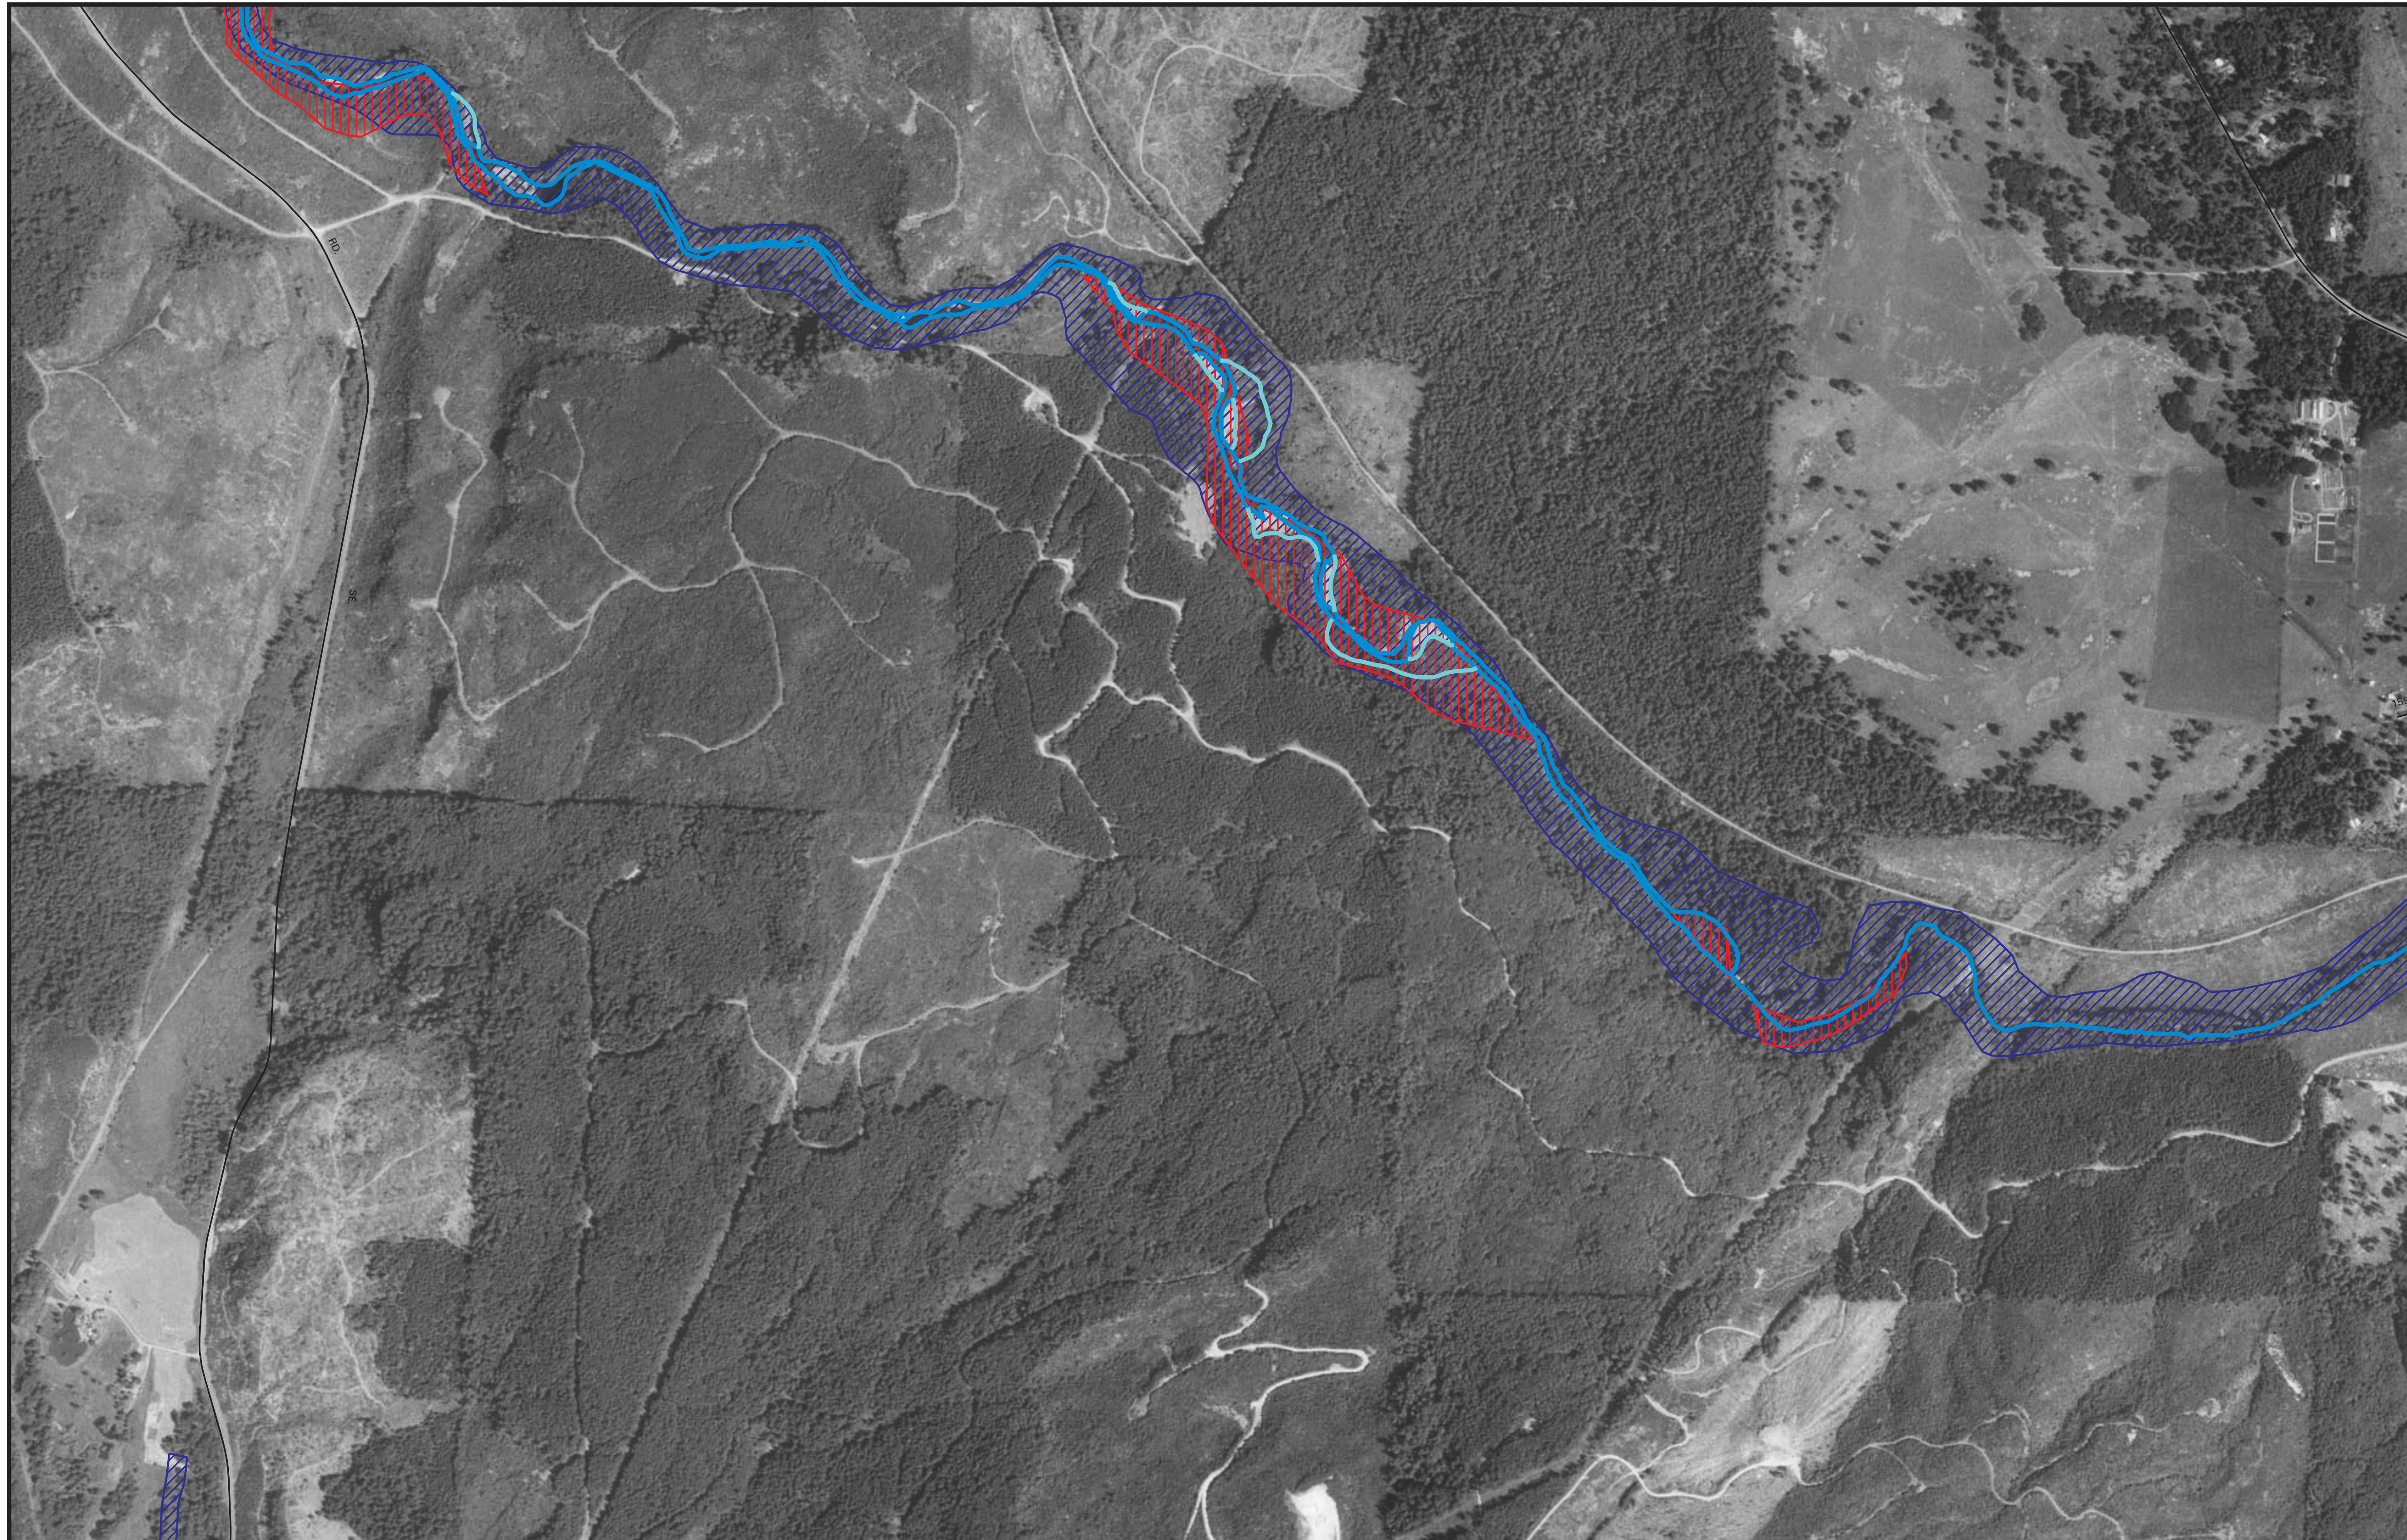

# Deschutes River Off-Channel Habitat Inventory

## Legend

-  Mainstem and Tributaries
-  Meander Zone
-  100-year Floodplain

## Habitat Types

-  Wetlands
-  Overflow Channels

Note: Overflow channels and wetlands were digitized from 1996 one- and three-foot ortho photos and represent a subset of existing features. Selection criteria are listed in: *The Deschutes River Off-Channel Habitat Inventory*.

## Location Map

Map 10 of 18