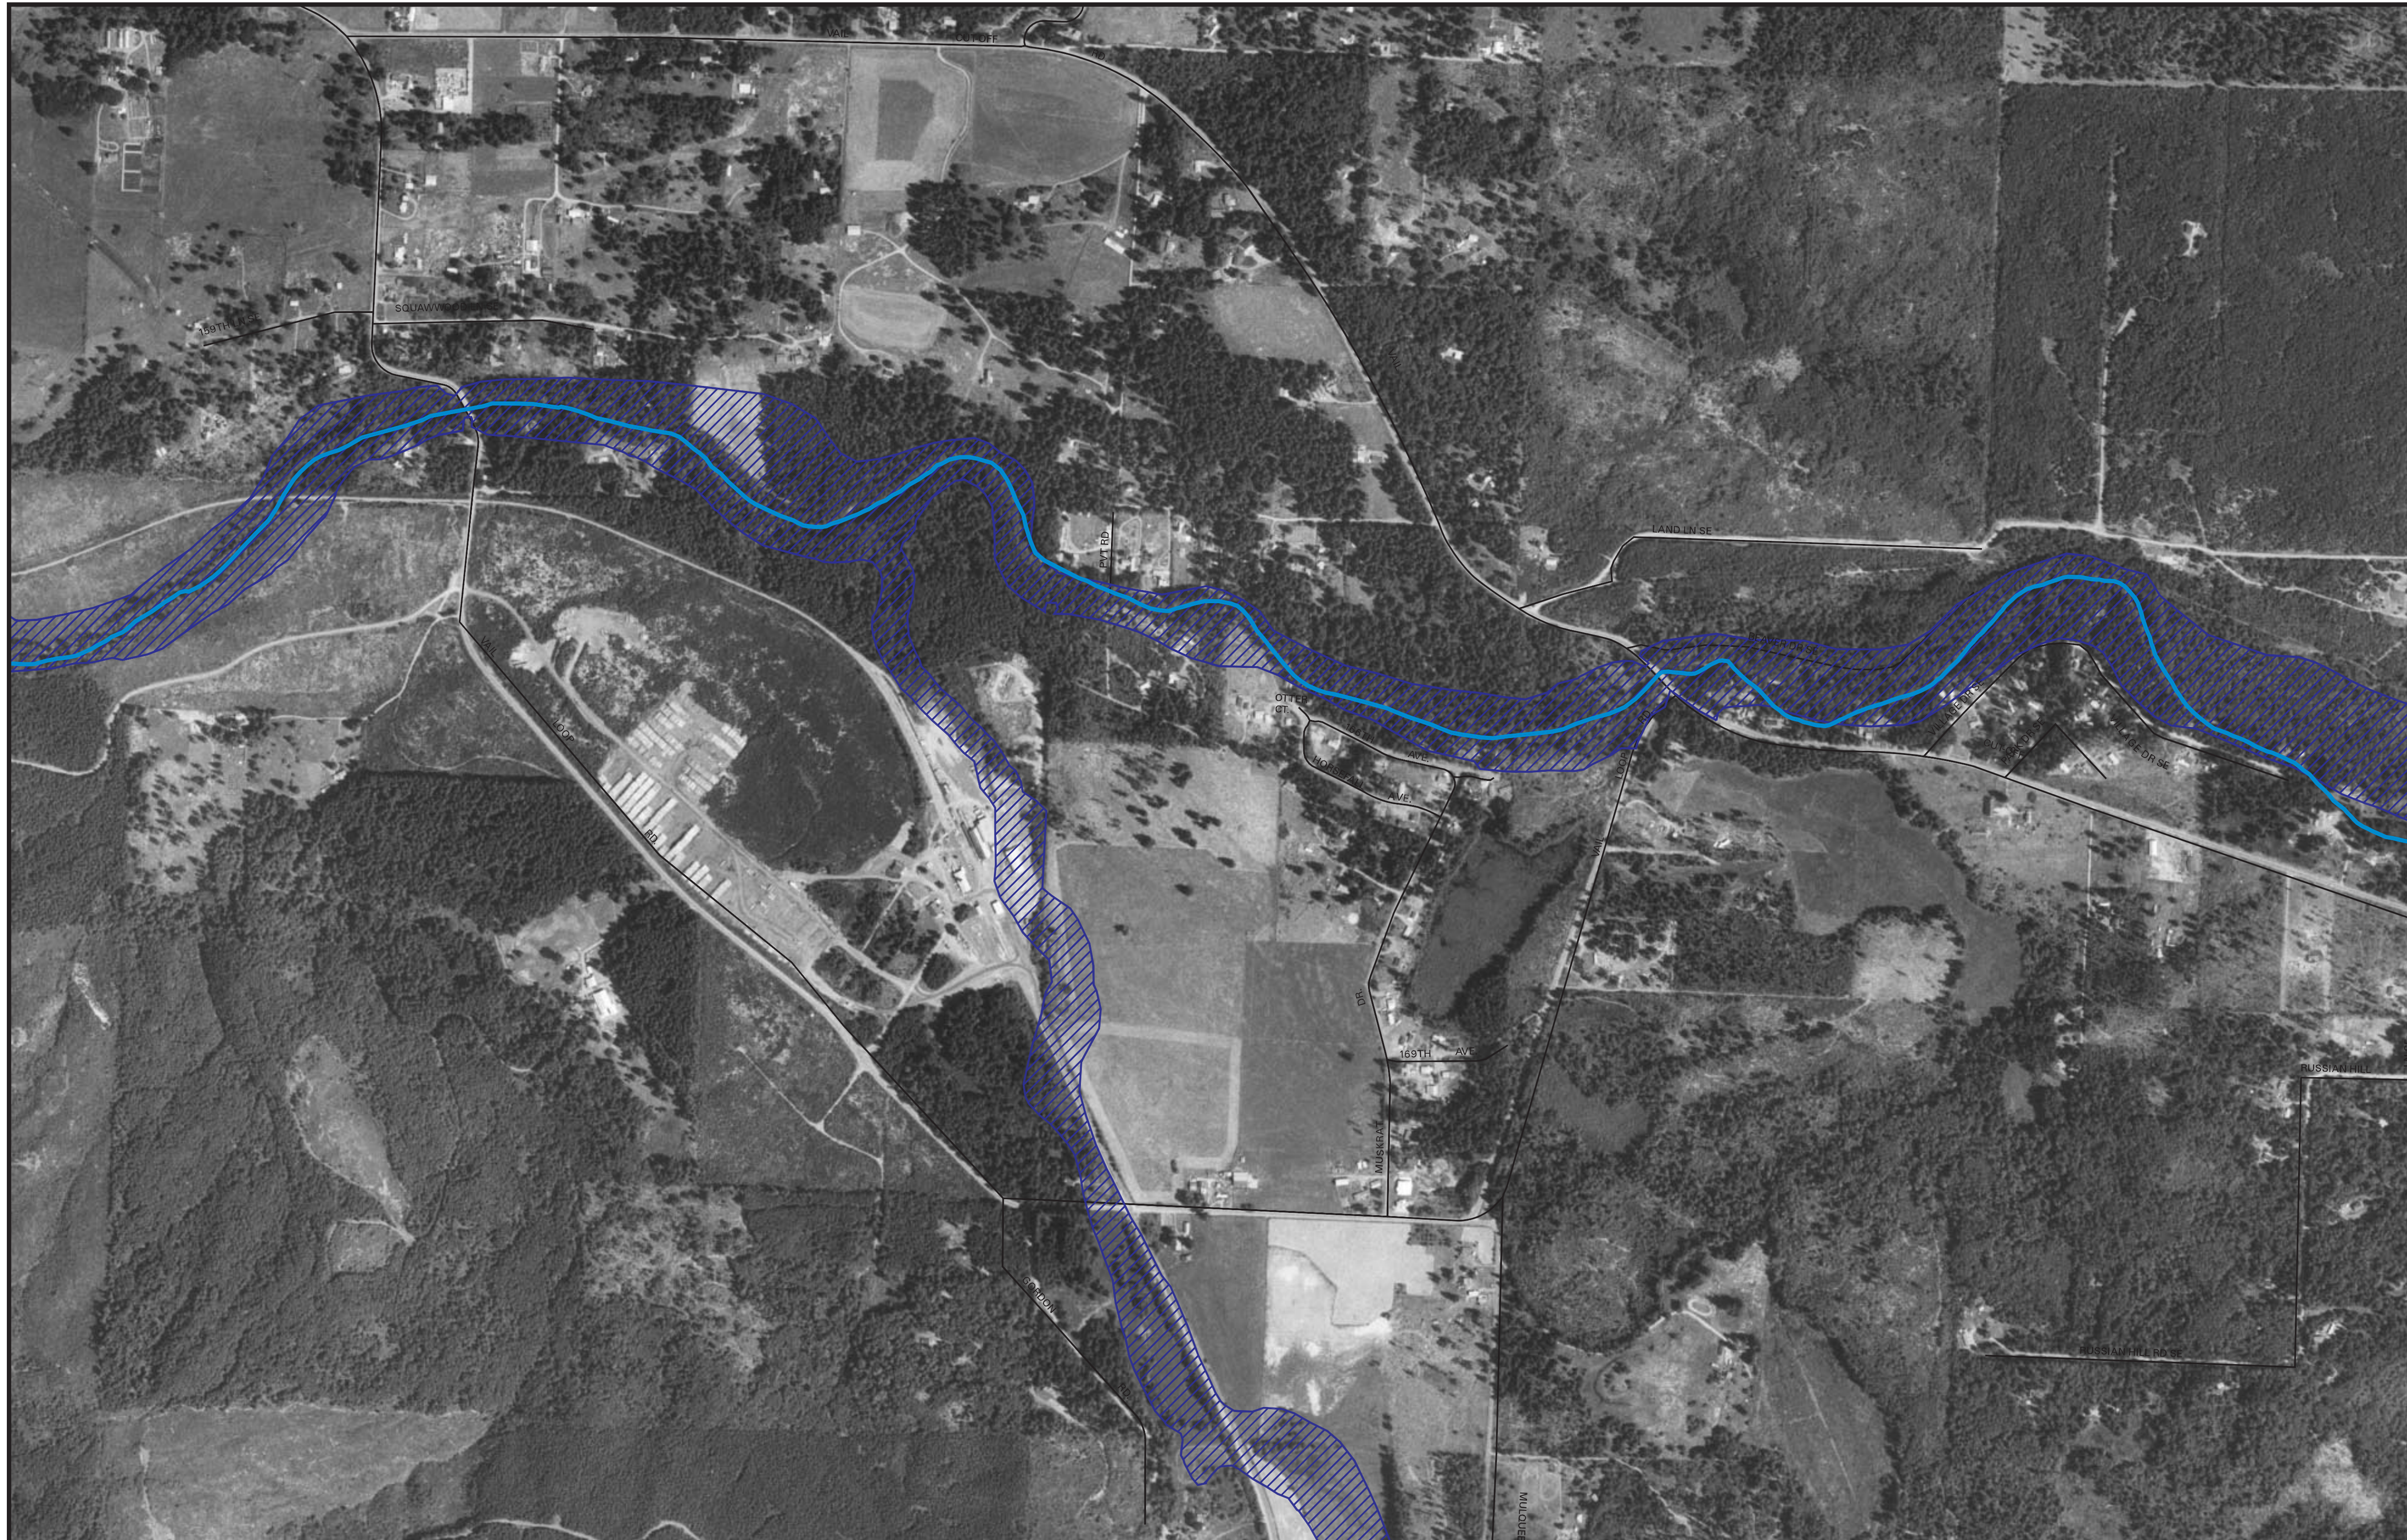

Deschutes River Off-Channel Habitat Inventory

Legend

-  Mainstem and Tributaries
-  Meander Zone
-  100-year Floodplain

Habitat Types

-  Wetlands
-  Overflow Channels

Note: Overflow channels and wetlands were digitized from 1996 one- and three-foot ortho photos and represent a subset of existing features. Selection criteria are listed in: *The Deschutes River Off-Channel Habitat Inventory*.

Map Produced By:
 Thurston Regional Planning Council
 for
 Squaxin Island Tribe
 Natural Resources

Aerial photos flown in 1996

Location Map

Map 11 of 18