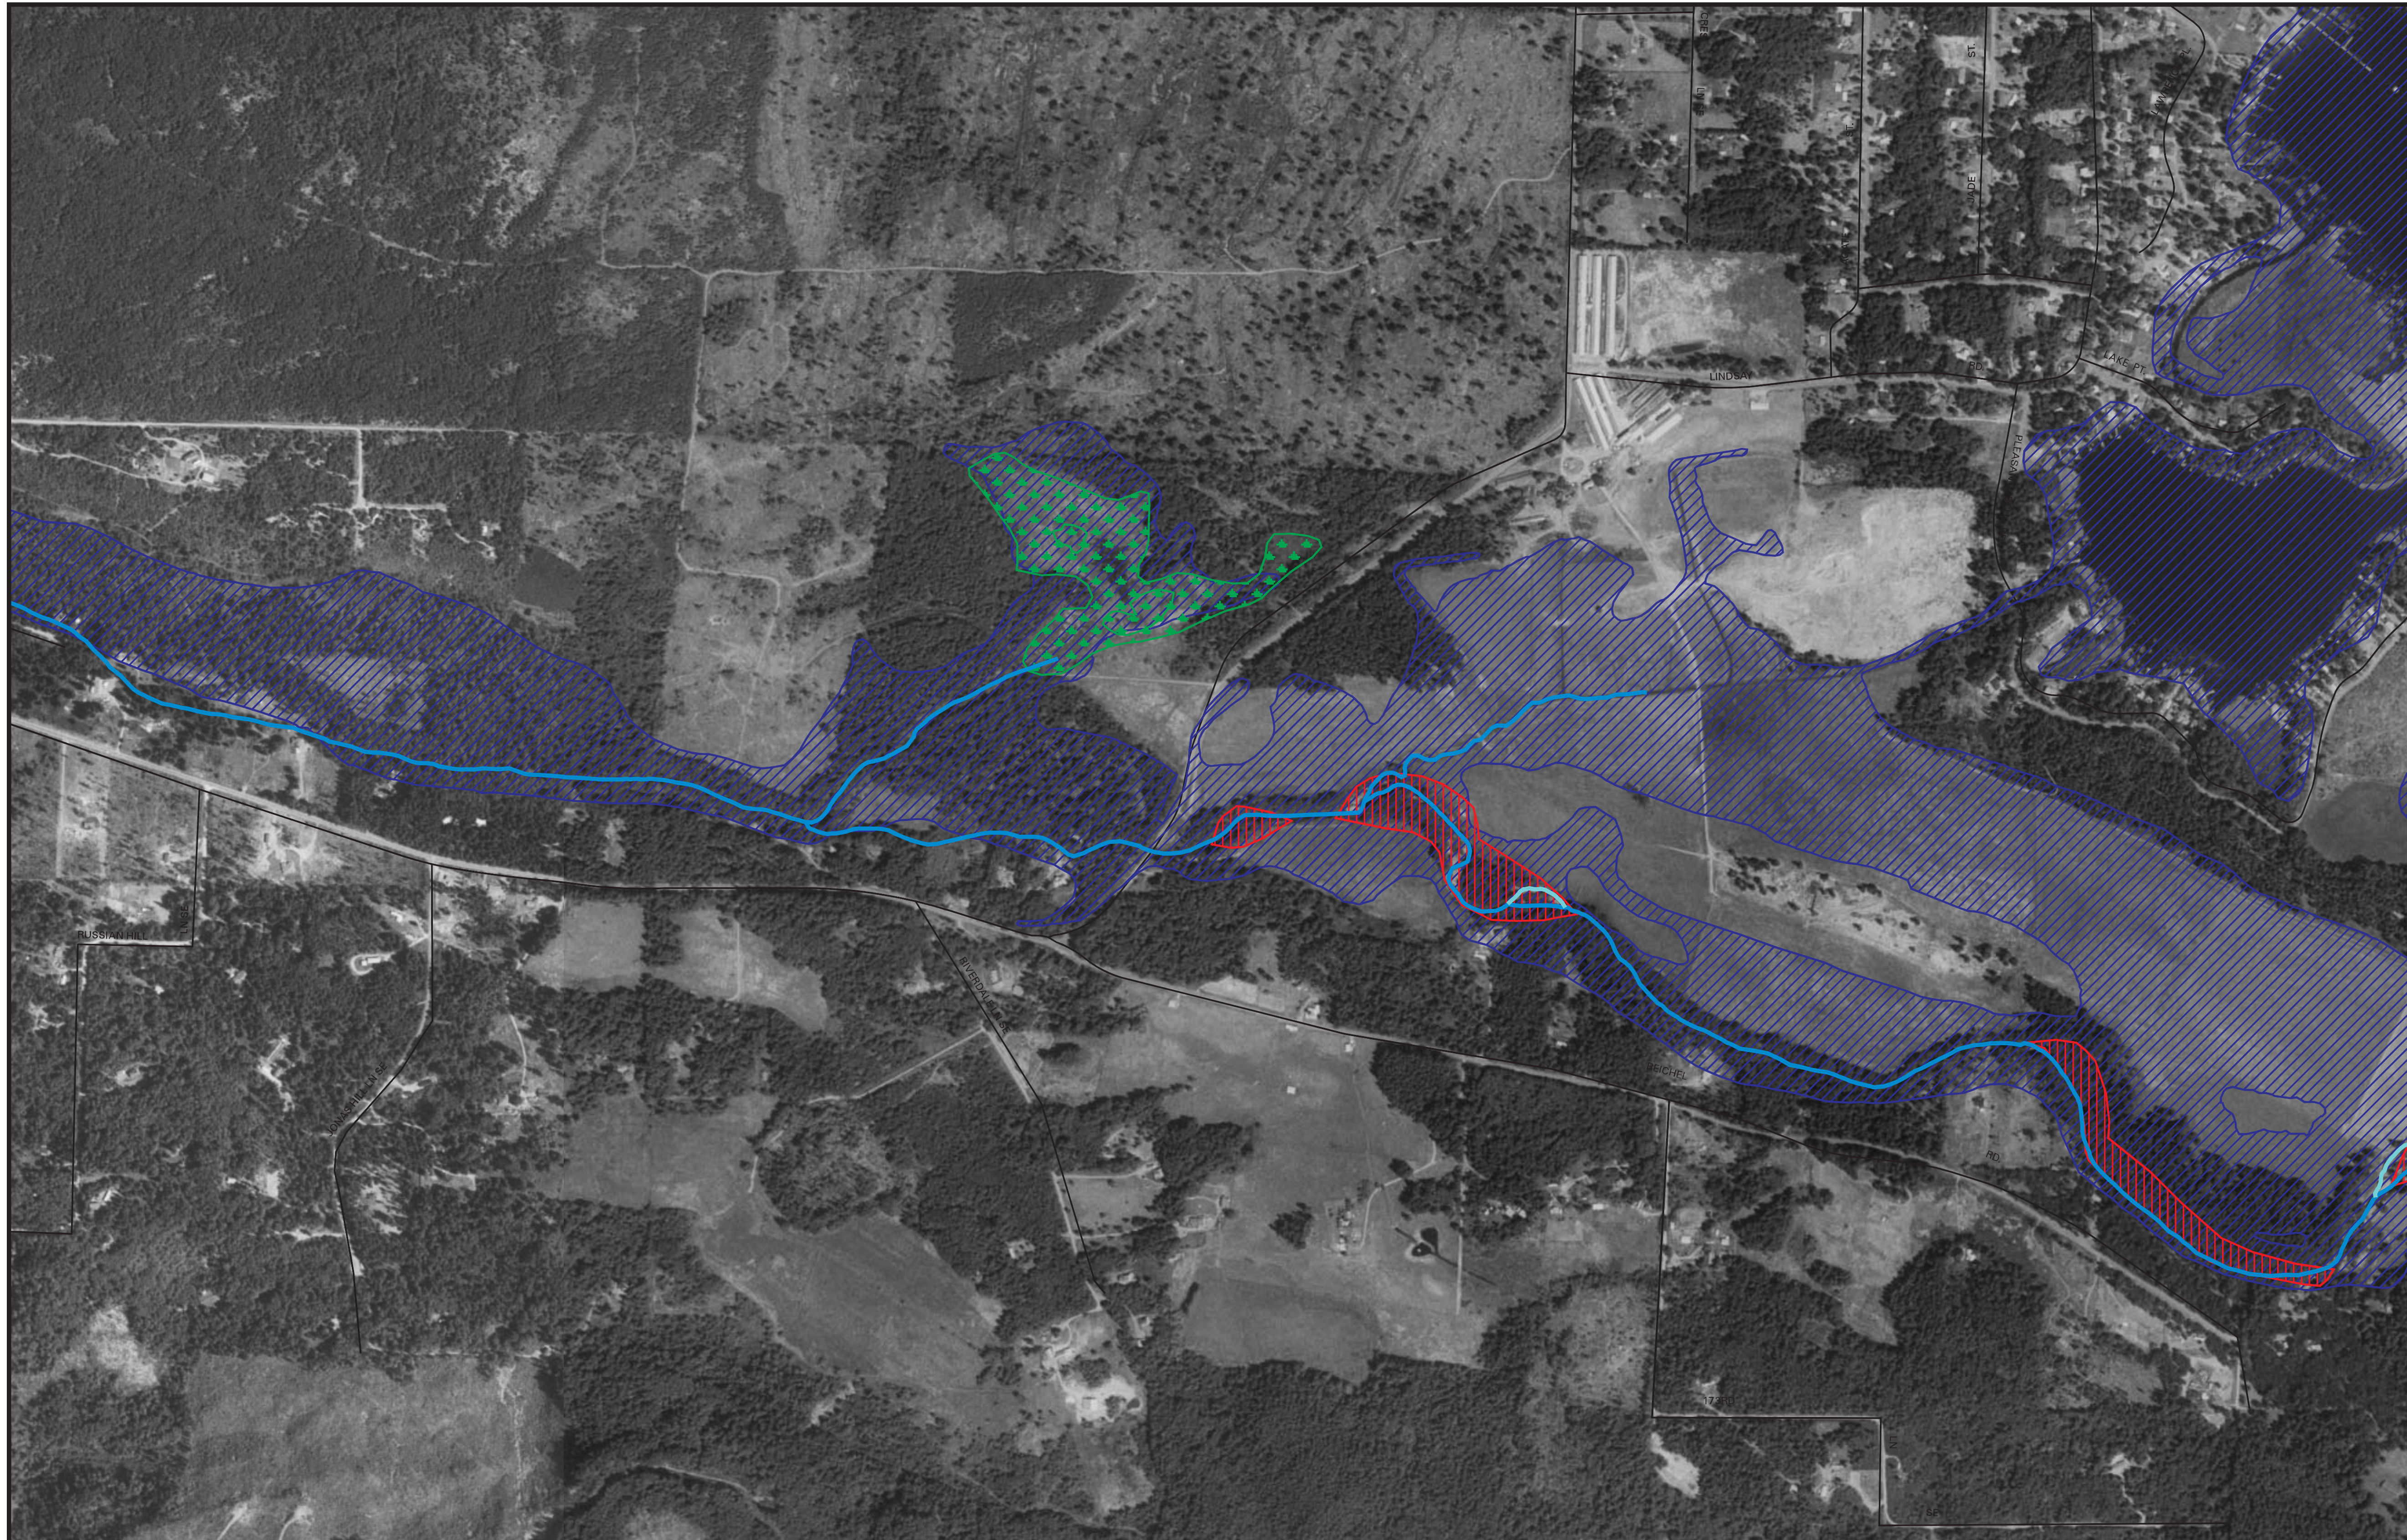

Deschutes River Off-Channel Habitat Inventory

Legend

-  Mainstem and Tributaries
-  Meander Zone
-  100-year Floodplain

Habitat Types

-  Wetlands
-  Overflow Channels

Note: Overflow channels and wetlands were digitized from 1996 one- and three-foot ortho photos and represent a subset of existing features. Selection criteria are listed in: *The Deschutes River Off-Channel Habitat Inventory*.

Map Produced By:
Thurston Regional Planning Council
for
Squaxin Island Tribe
Natural Resources

Aerial photos flown in 1996

Location Map