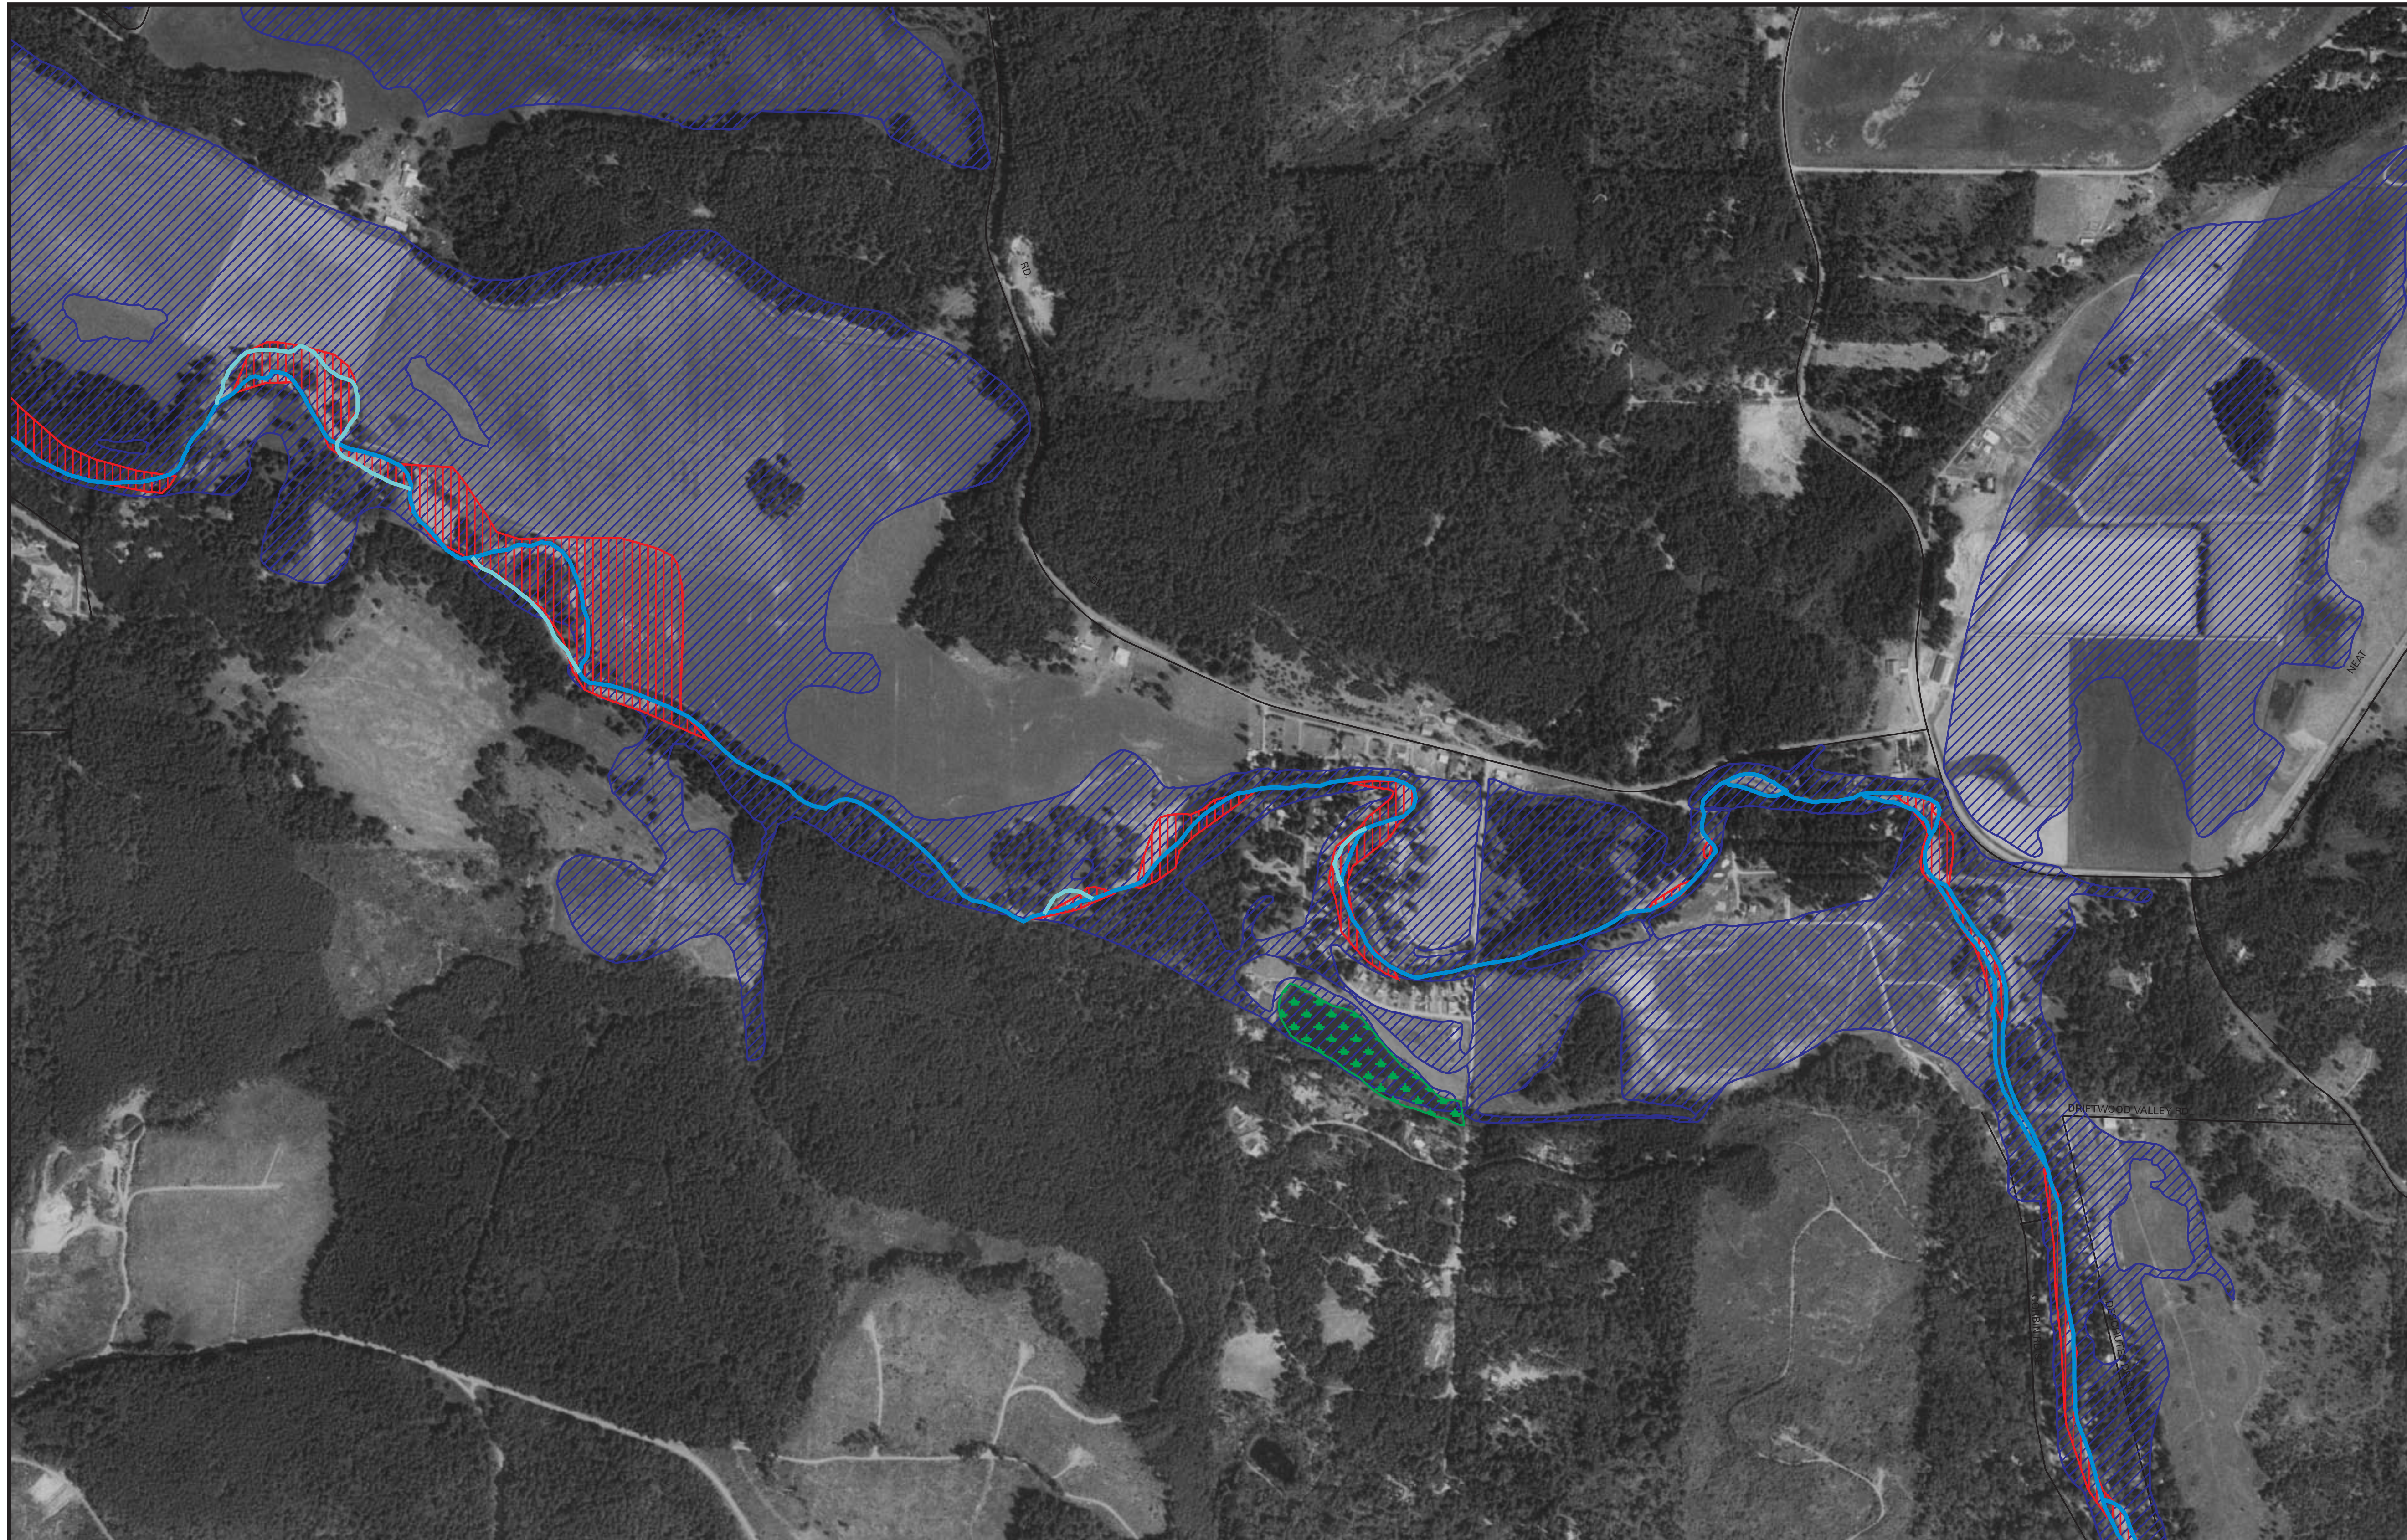

Deschutes River Off-Channel Habitat Inventory

Legend

-  Mainstem and Tributaries
-  Meander Zone
-  100-year Floodplain

Habitat Types

-  Wetlands
-  Overflow Channels

Note: Overflow channels and wetlands were digitized from 1996 one- and three-foot ortho photos and represent a subset of existing features. Selection criteria are listed in: *The Deschutes River Off-Channel Habitat Inventory*.

Map Produced By:
Thurston Regional Planning Council
for
Squaxin Island Tribe
Natural Resources

Aerial photos flown in 1996

Location Map

Map 13 of 18