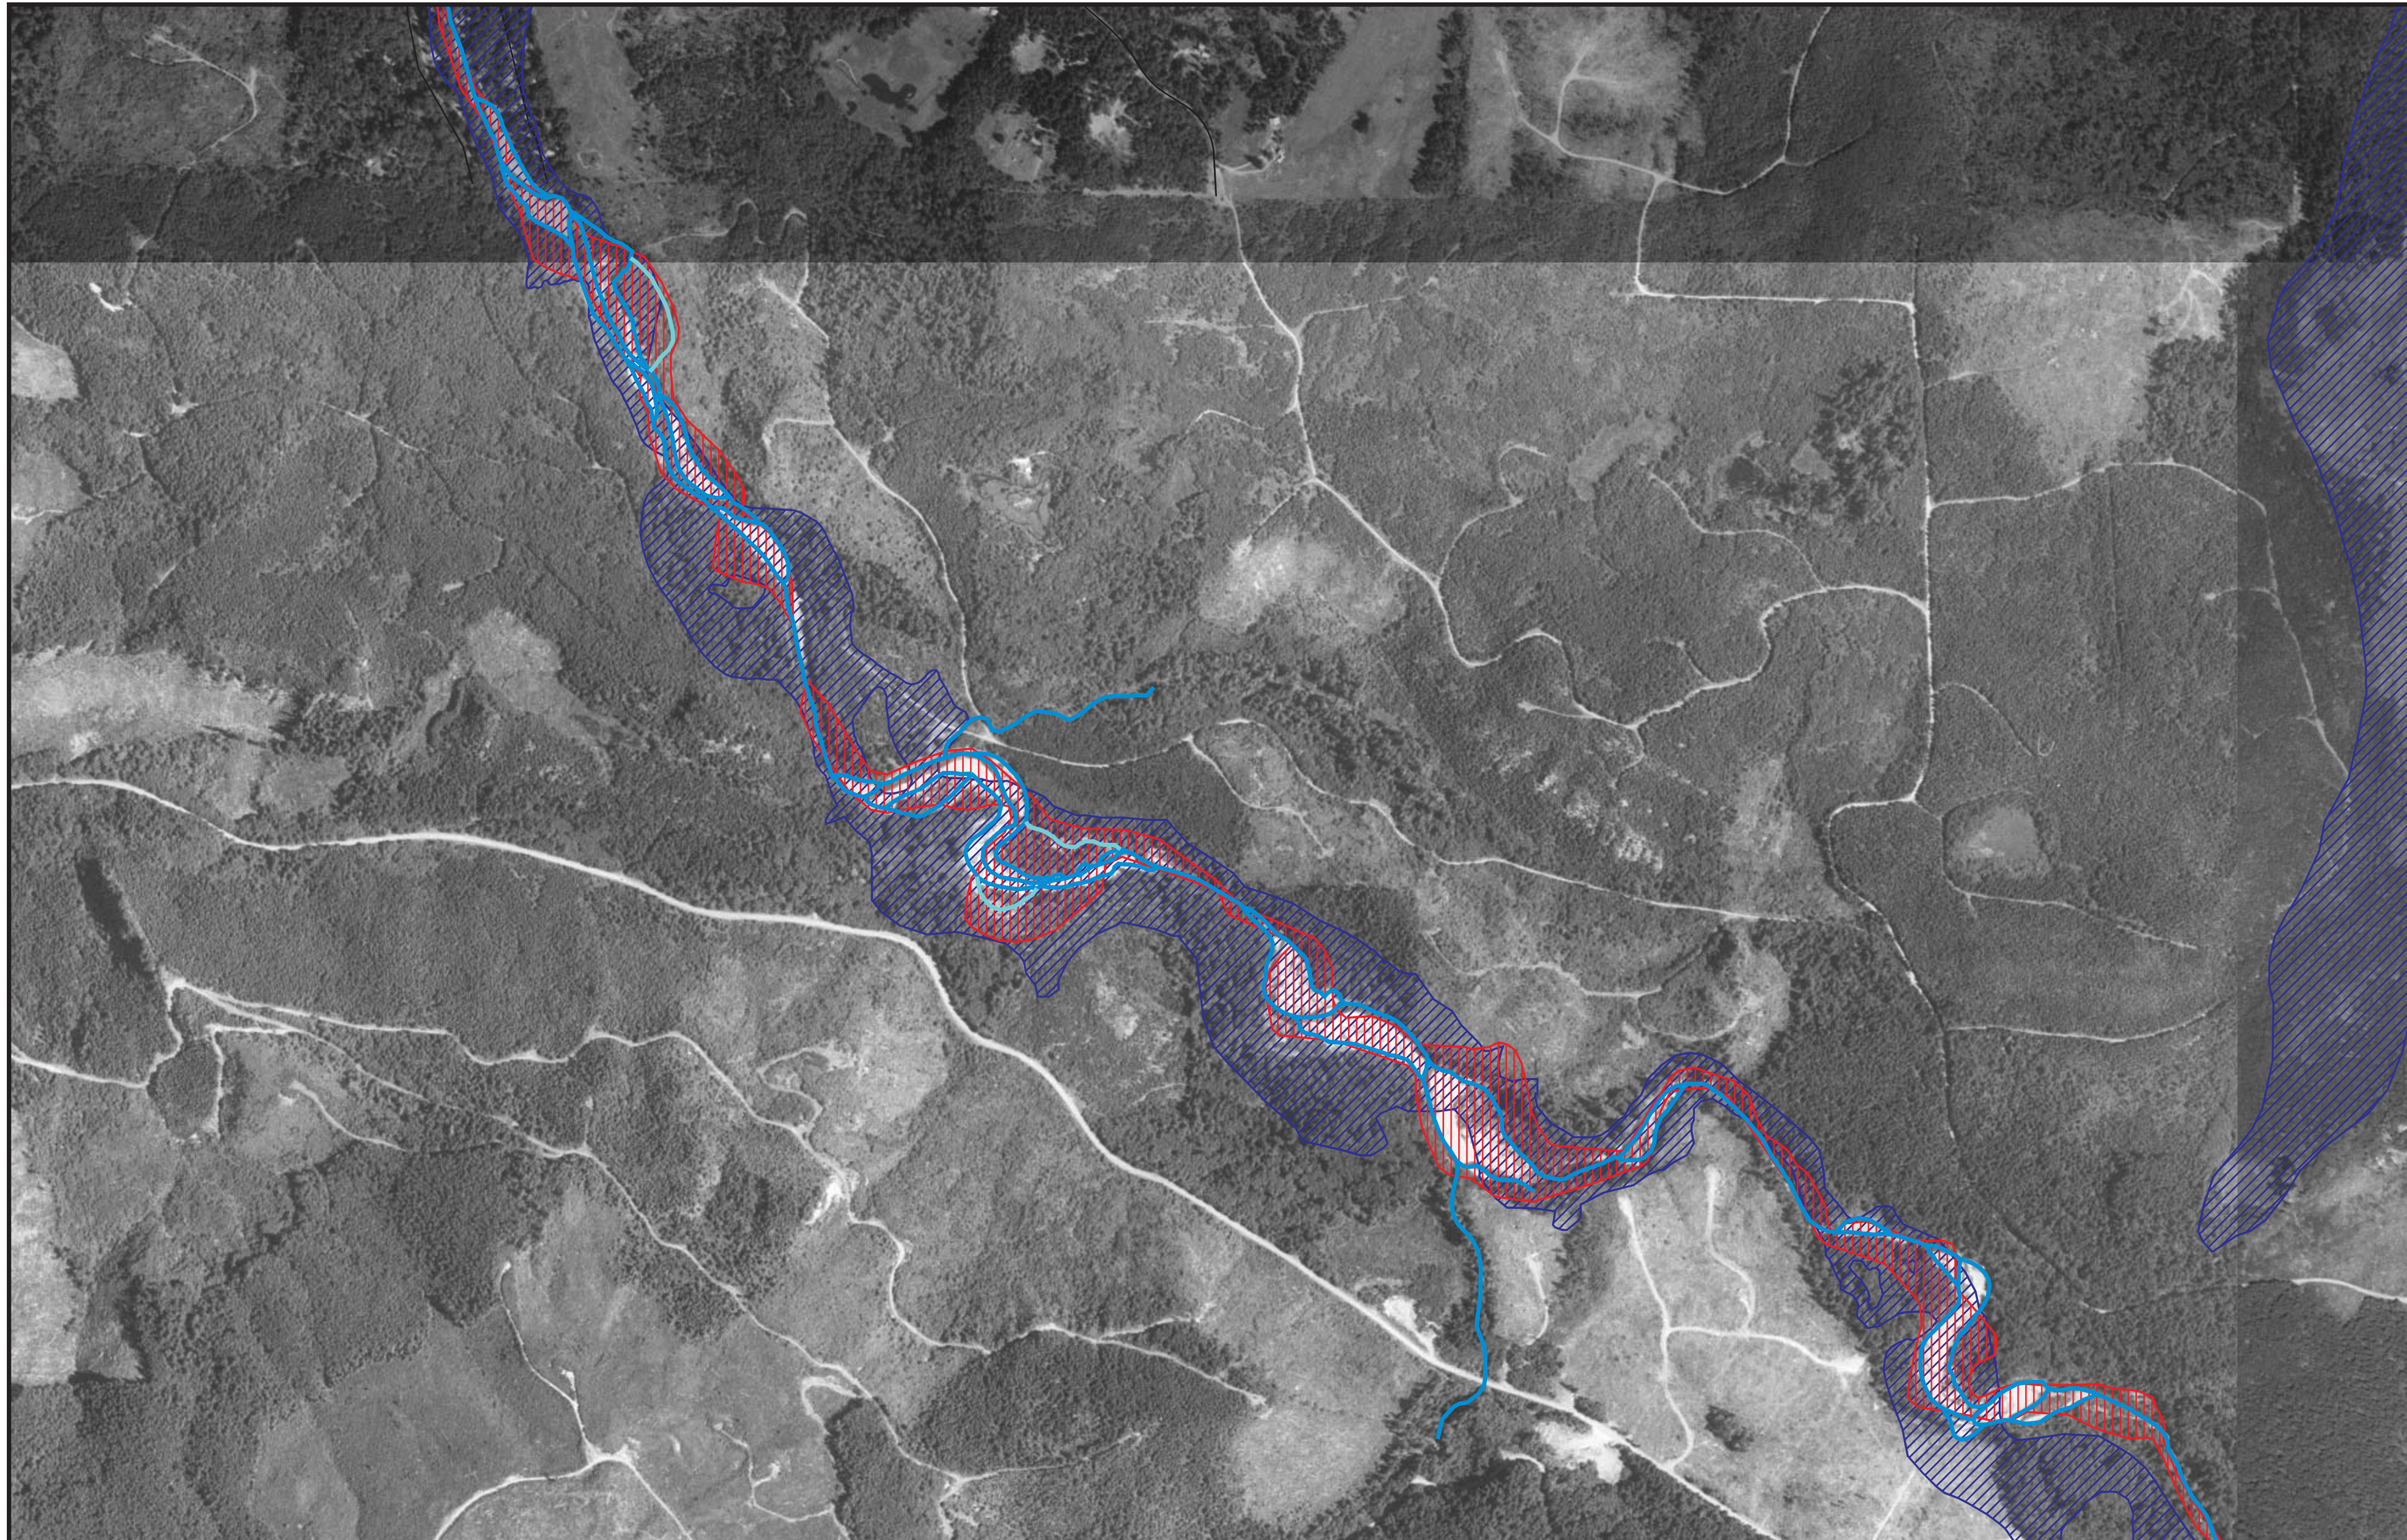

Deschutes River Off-Channel Habitat Inventory

Legend

-  Mainstem and Tributaries
-  Meander Zone
-  100-year Floodplain

Habitat Types

-  Wetlands
-  Overflow Channels

Note: Overflow channels and wetlands were digitized from 1996 one- and three-foot ortho photos and represent a subset of existing features. Selection criteria are listed in: *The Deschutes River Off-Channel Habitat Inventory*.

Map Produced By:
Thurston Regional Planning Council
for
Squaxin Island Tribe
Natural Resources

Aerial photos flown in 1996

Location Map

Map 14 of 18