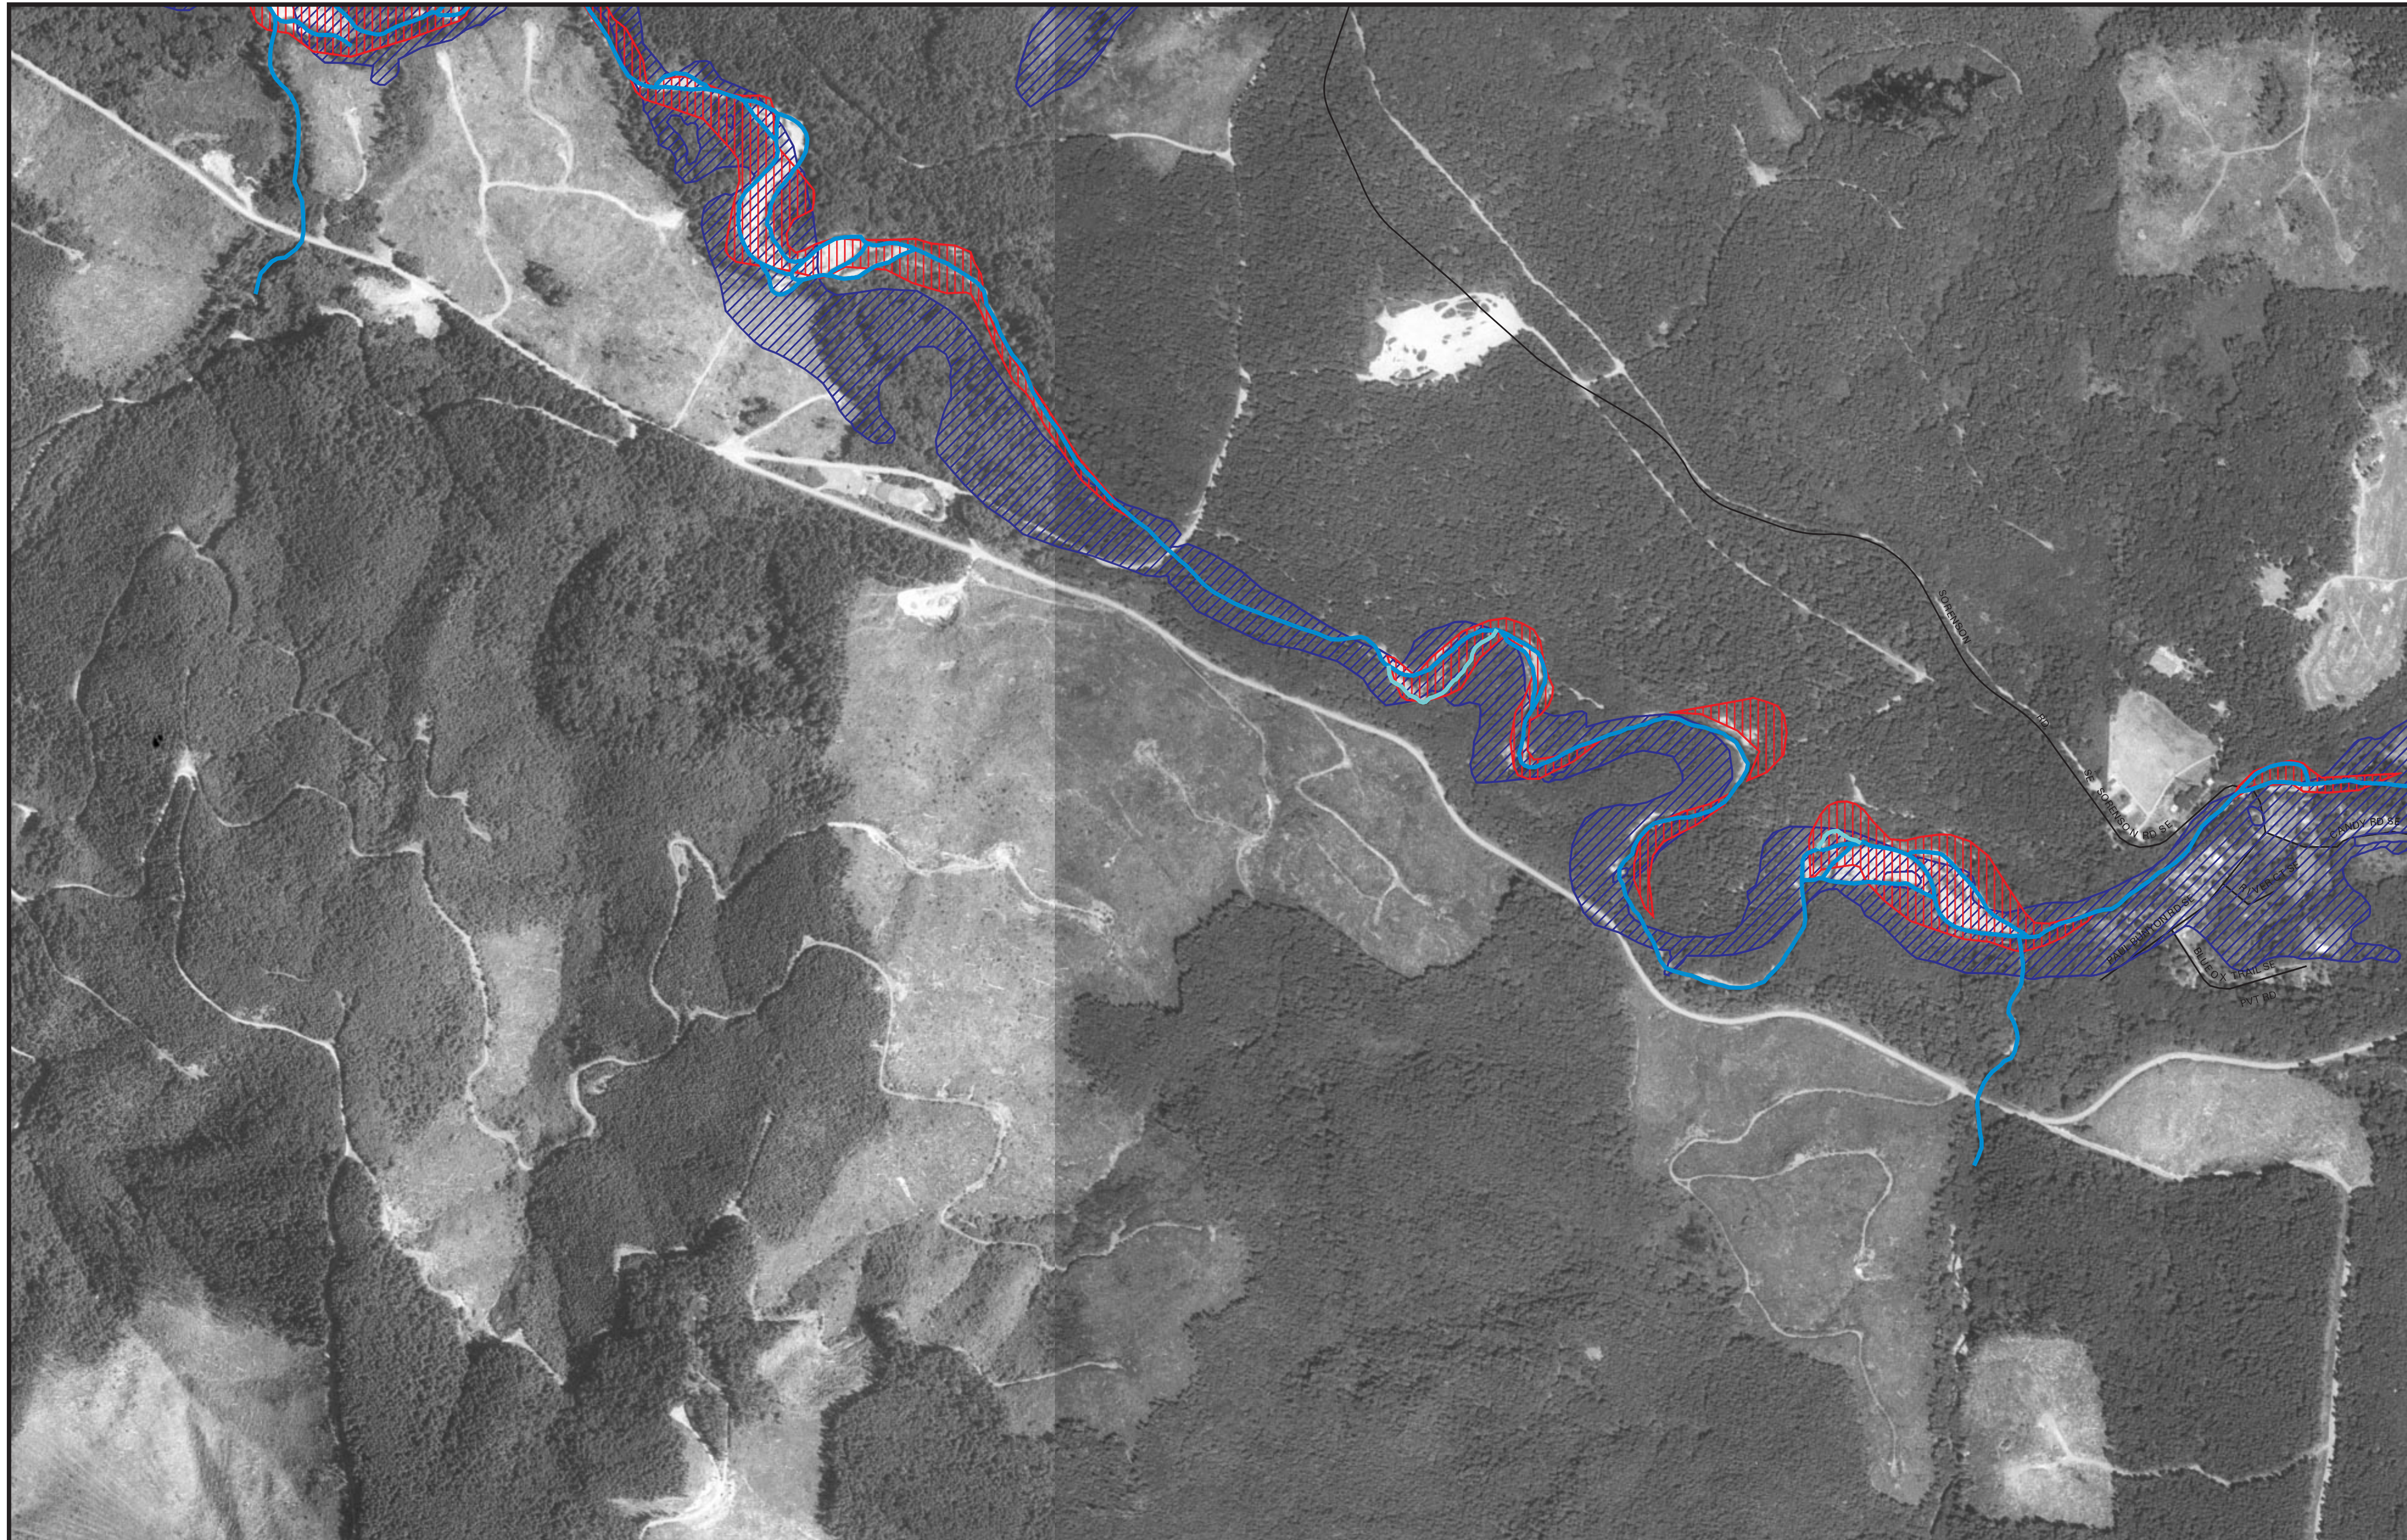

Deschutes River Off-Channel Habitat Inventory

Legend

-  Mainstem and Tributaries
-  Meander Zone
-  100-year Floodplain

Habitat Types

-  Wetlands
-  Overflow Channels

Note: Overflow channels and wetlands were digitized from 1996 one- and three-foot ortho photos and represent a subset of existing features. Selection criteria are listed in: *The Deschutes River Off-Channel Habitat Inventory*.

Map Produced By:
 Thurston Regional Planning Council
 for
 Squaxin Island Tribe
 Natural Resources

Aerial photos flown in 1996

Location Map

Map 15 of 18