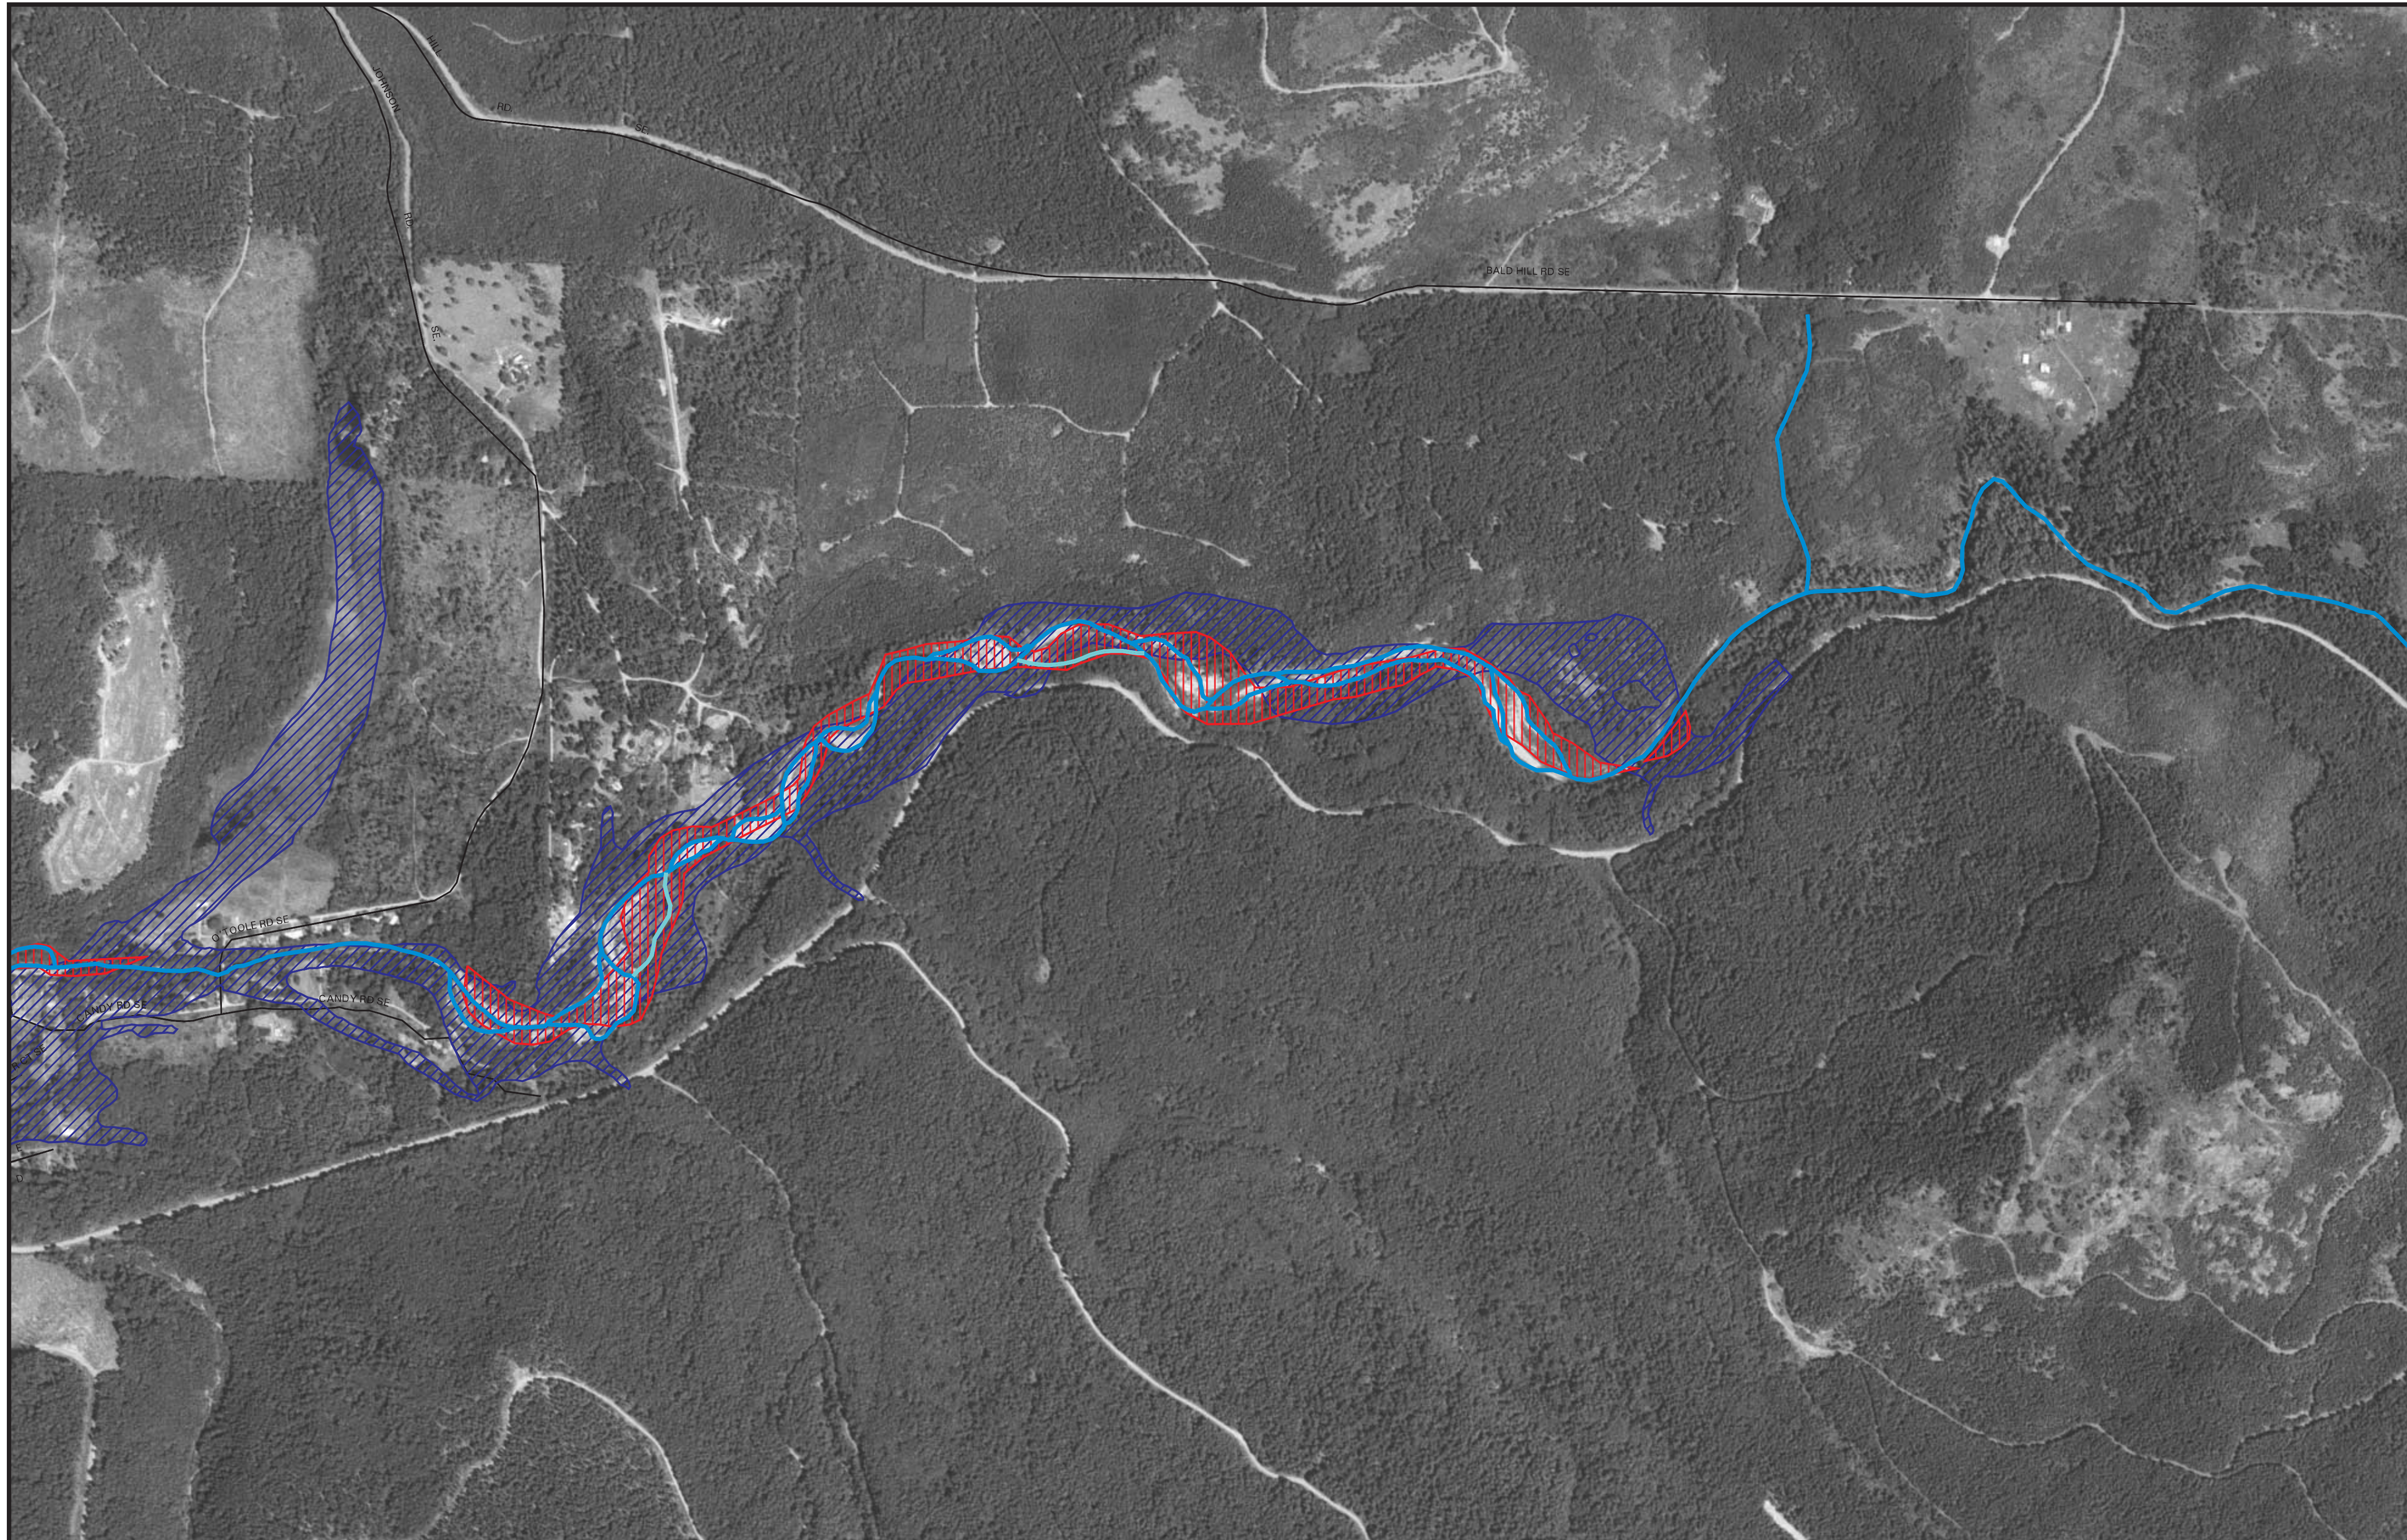

Deschutes River Off-Channel Habitat Inventory

Legend

-  Mainstem and Tributaries
-  Meander Zone
-  100-year Floodplain

Habitat Types

-  Wetlands
-  Overflow Channels

Note: Overflow channels and wetlands were digitized from 1996 one- and three-foot ortho photos and represent a subset of existing features. Selection criteria are listed in: *The Deschutes River Off-Channel Habitat Inventory*.

Map Produced By:
Thurston Regional Planning Council
for
Squaxin Island Tribe
Natural Resources

Aerial photos flown in 1996

Location Map