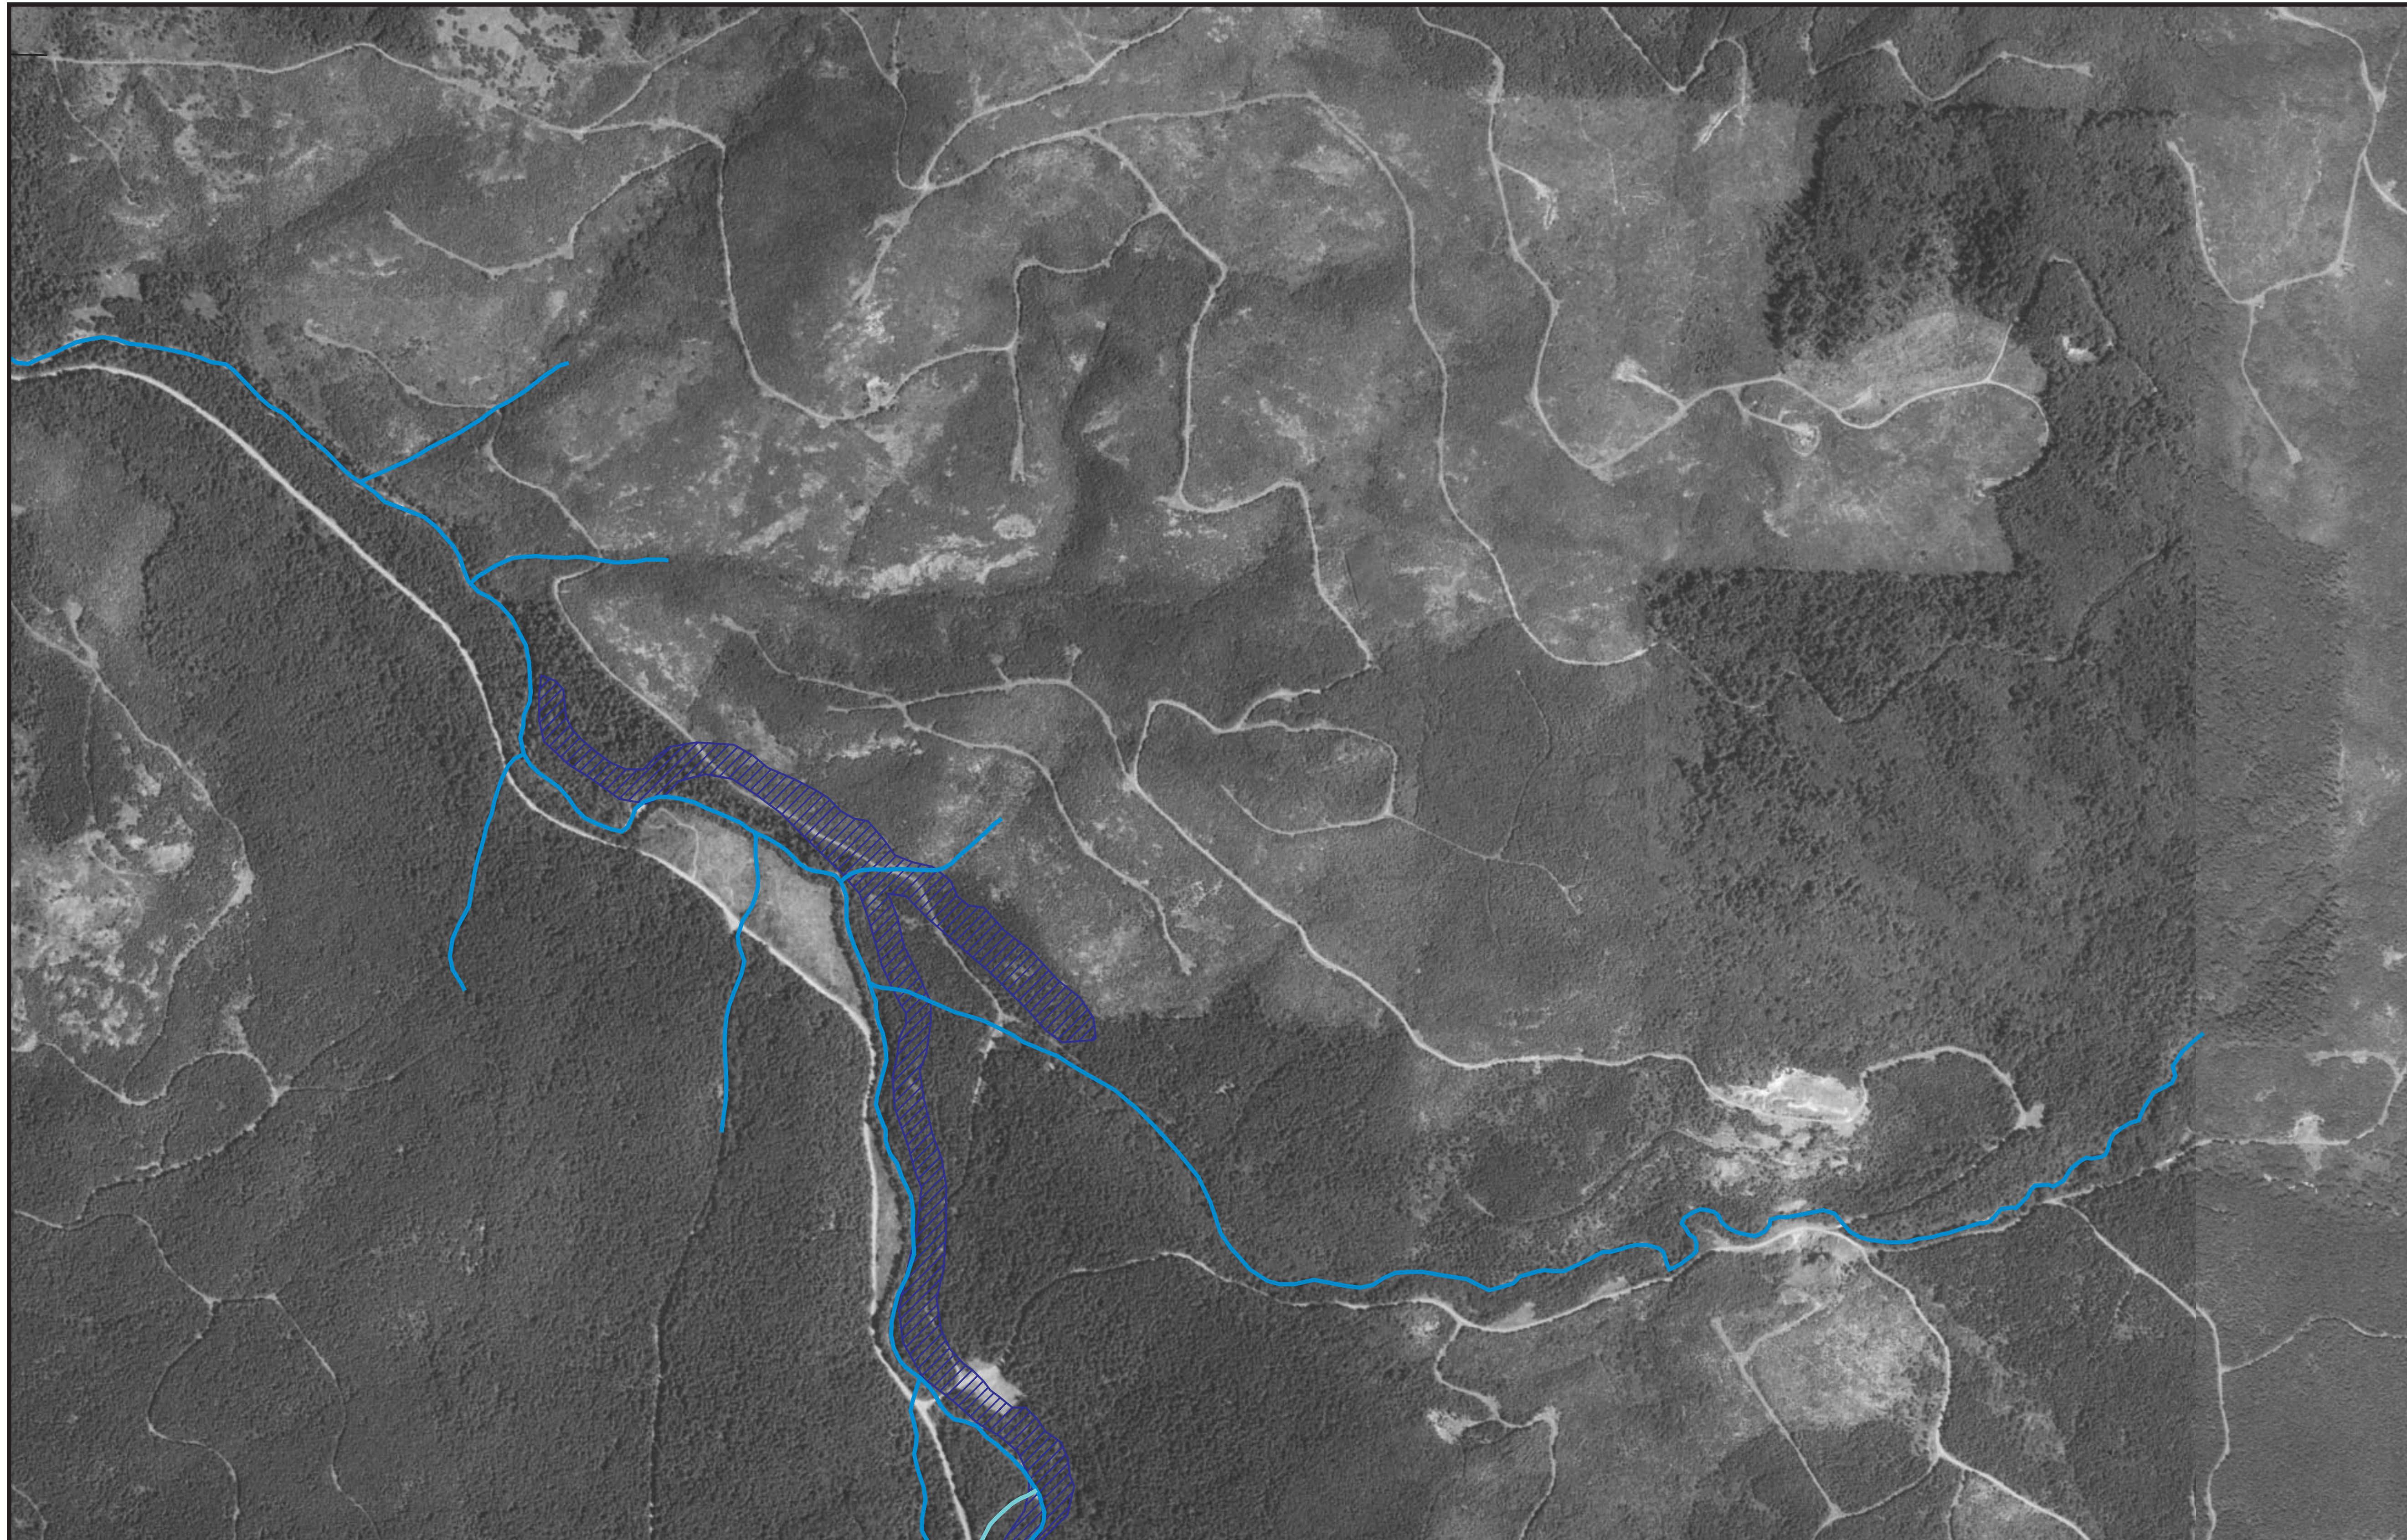

Deschutes River Off-Channel Habitat Inventory

Legend

-  Mainstem and Tributaries
-  Meander Zone
-  100-year Floodplain

Habitat Types

-  Wetlands
-  Overflow Channels

Note: Overflow channels and wetlands were digitized from 1996 one- and three-foot ortho photos and represent a subset of existing features. Selection criteria are listed in: *The Deschutes River Off-Channel Habitat Inventory*.

Map Produced By:
Thurston Regional Planning Council
for
Squaxin Island Tribe
Natural Resources

Aerial photos flown in 1996

Location Map

Map 17 of 18