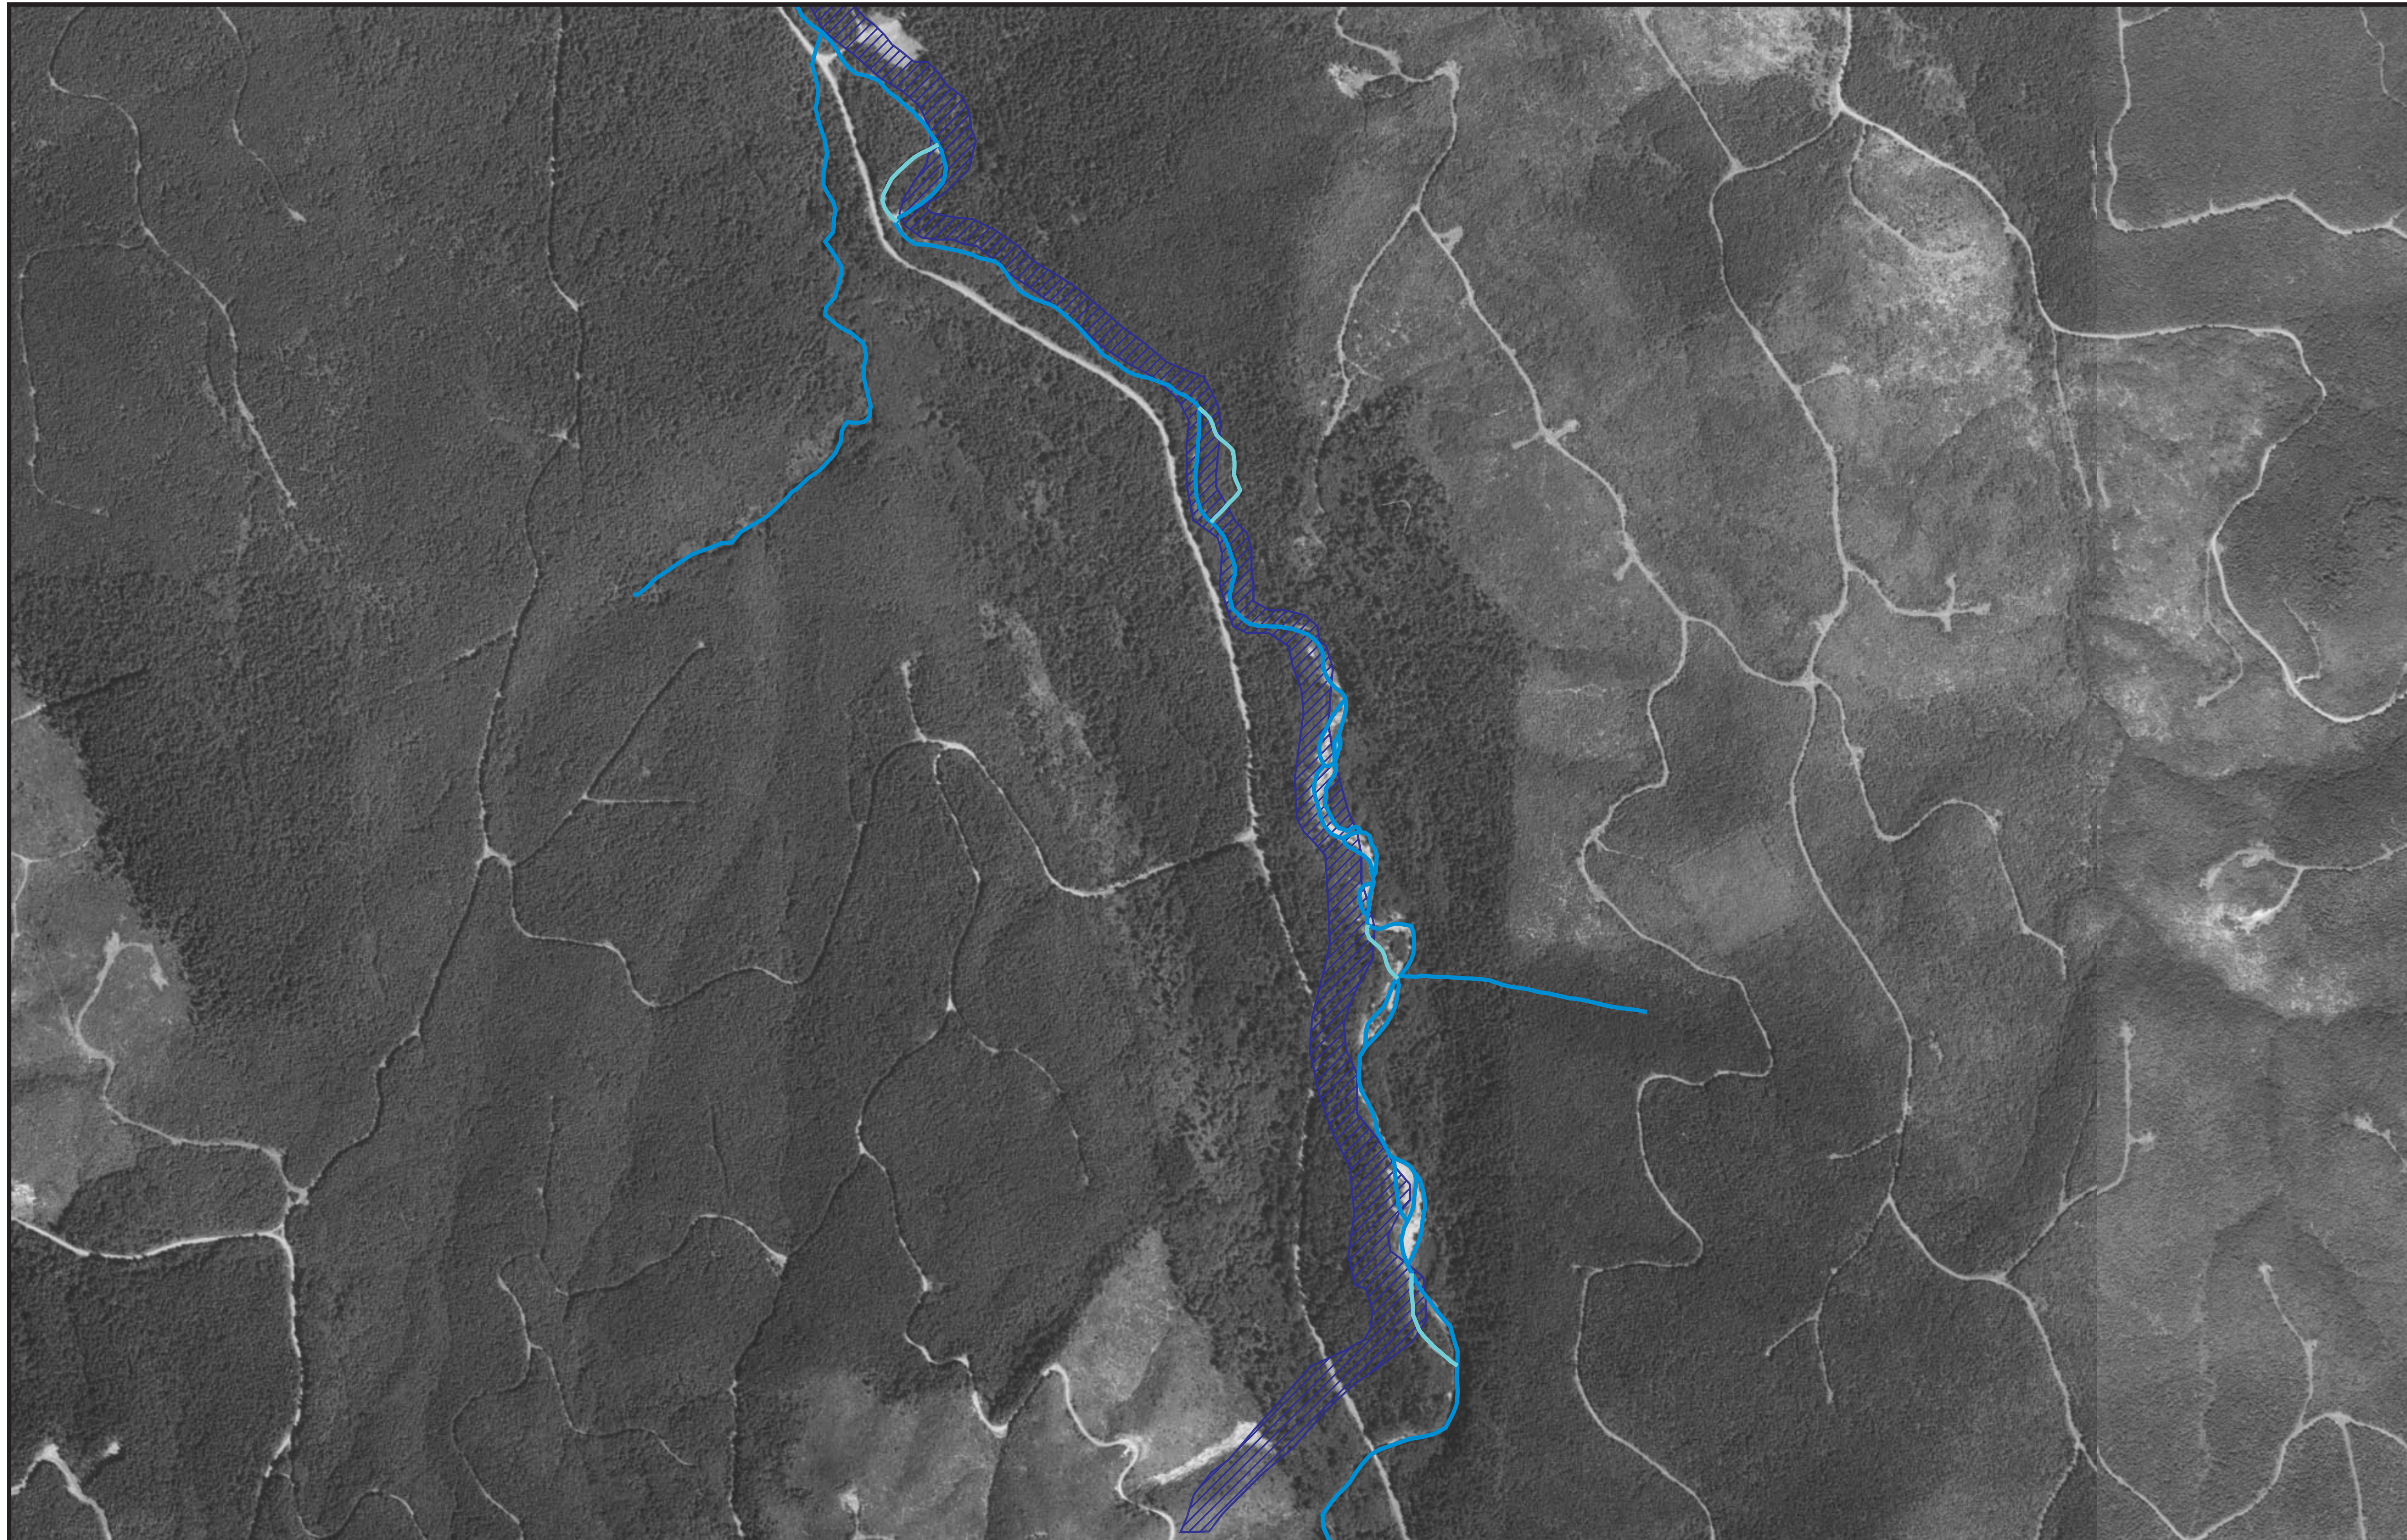

Deschutes River Off-Channel Habitat Inventory

Legend

-  Mainstem and Tributaries
-  Meander Zone
-  100-year Floodplain

Habitat Types

-  Wetlands
-  Overflow Channels

Note: Overflow channels and wetlands were digitized from 1996 one- and three-foot ortho photos and represent a subset of existing features. Selection criteria are listed in: *The Deschutes River Off-Channel Habitat Inventory*.

Map Produced By:
Thurston Regional Planning Council
for
Squaxin Island Tribe
Natural Resources

Aerial photos flown in 1996

Location Map

Map 18 of 18