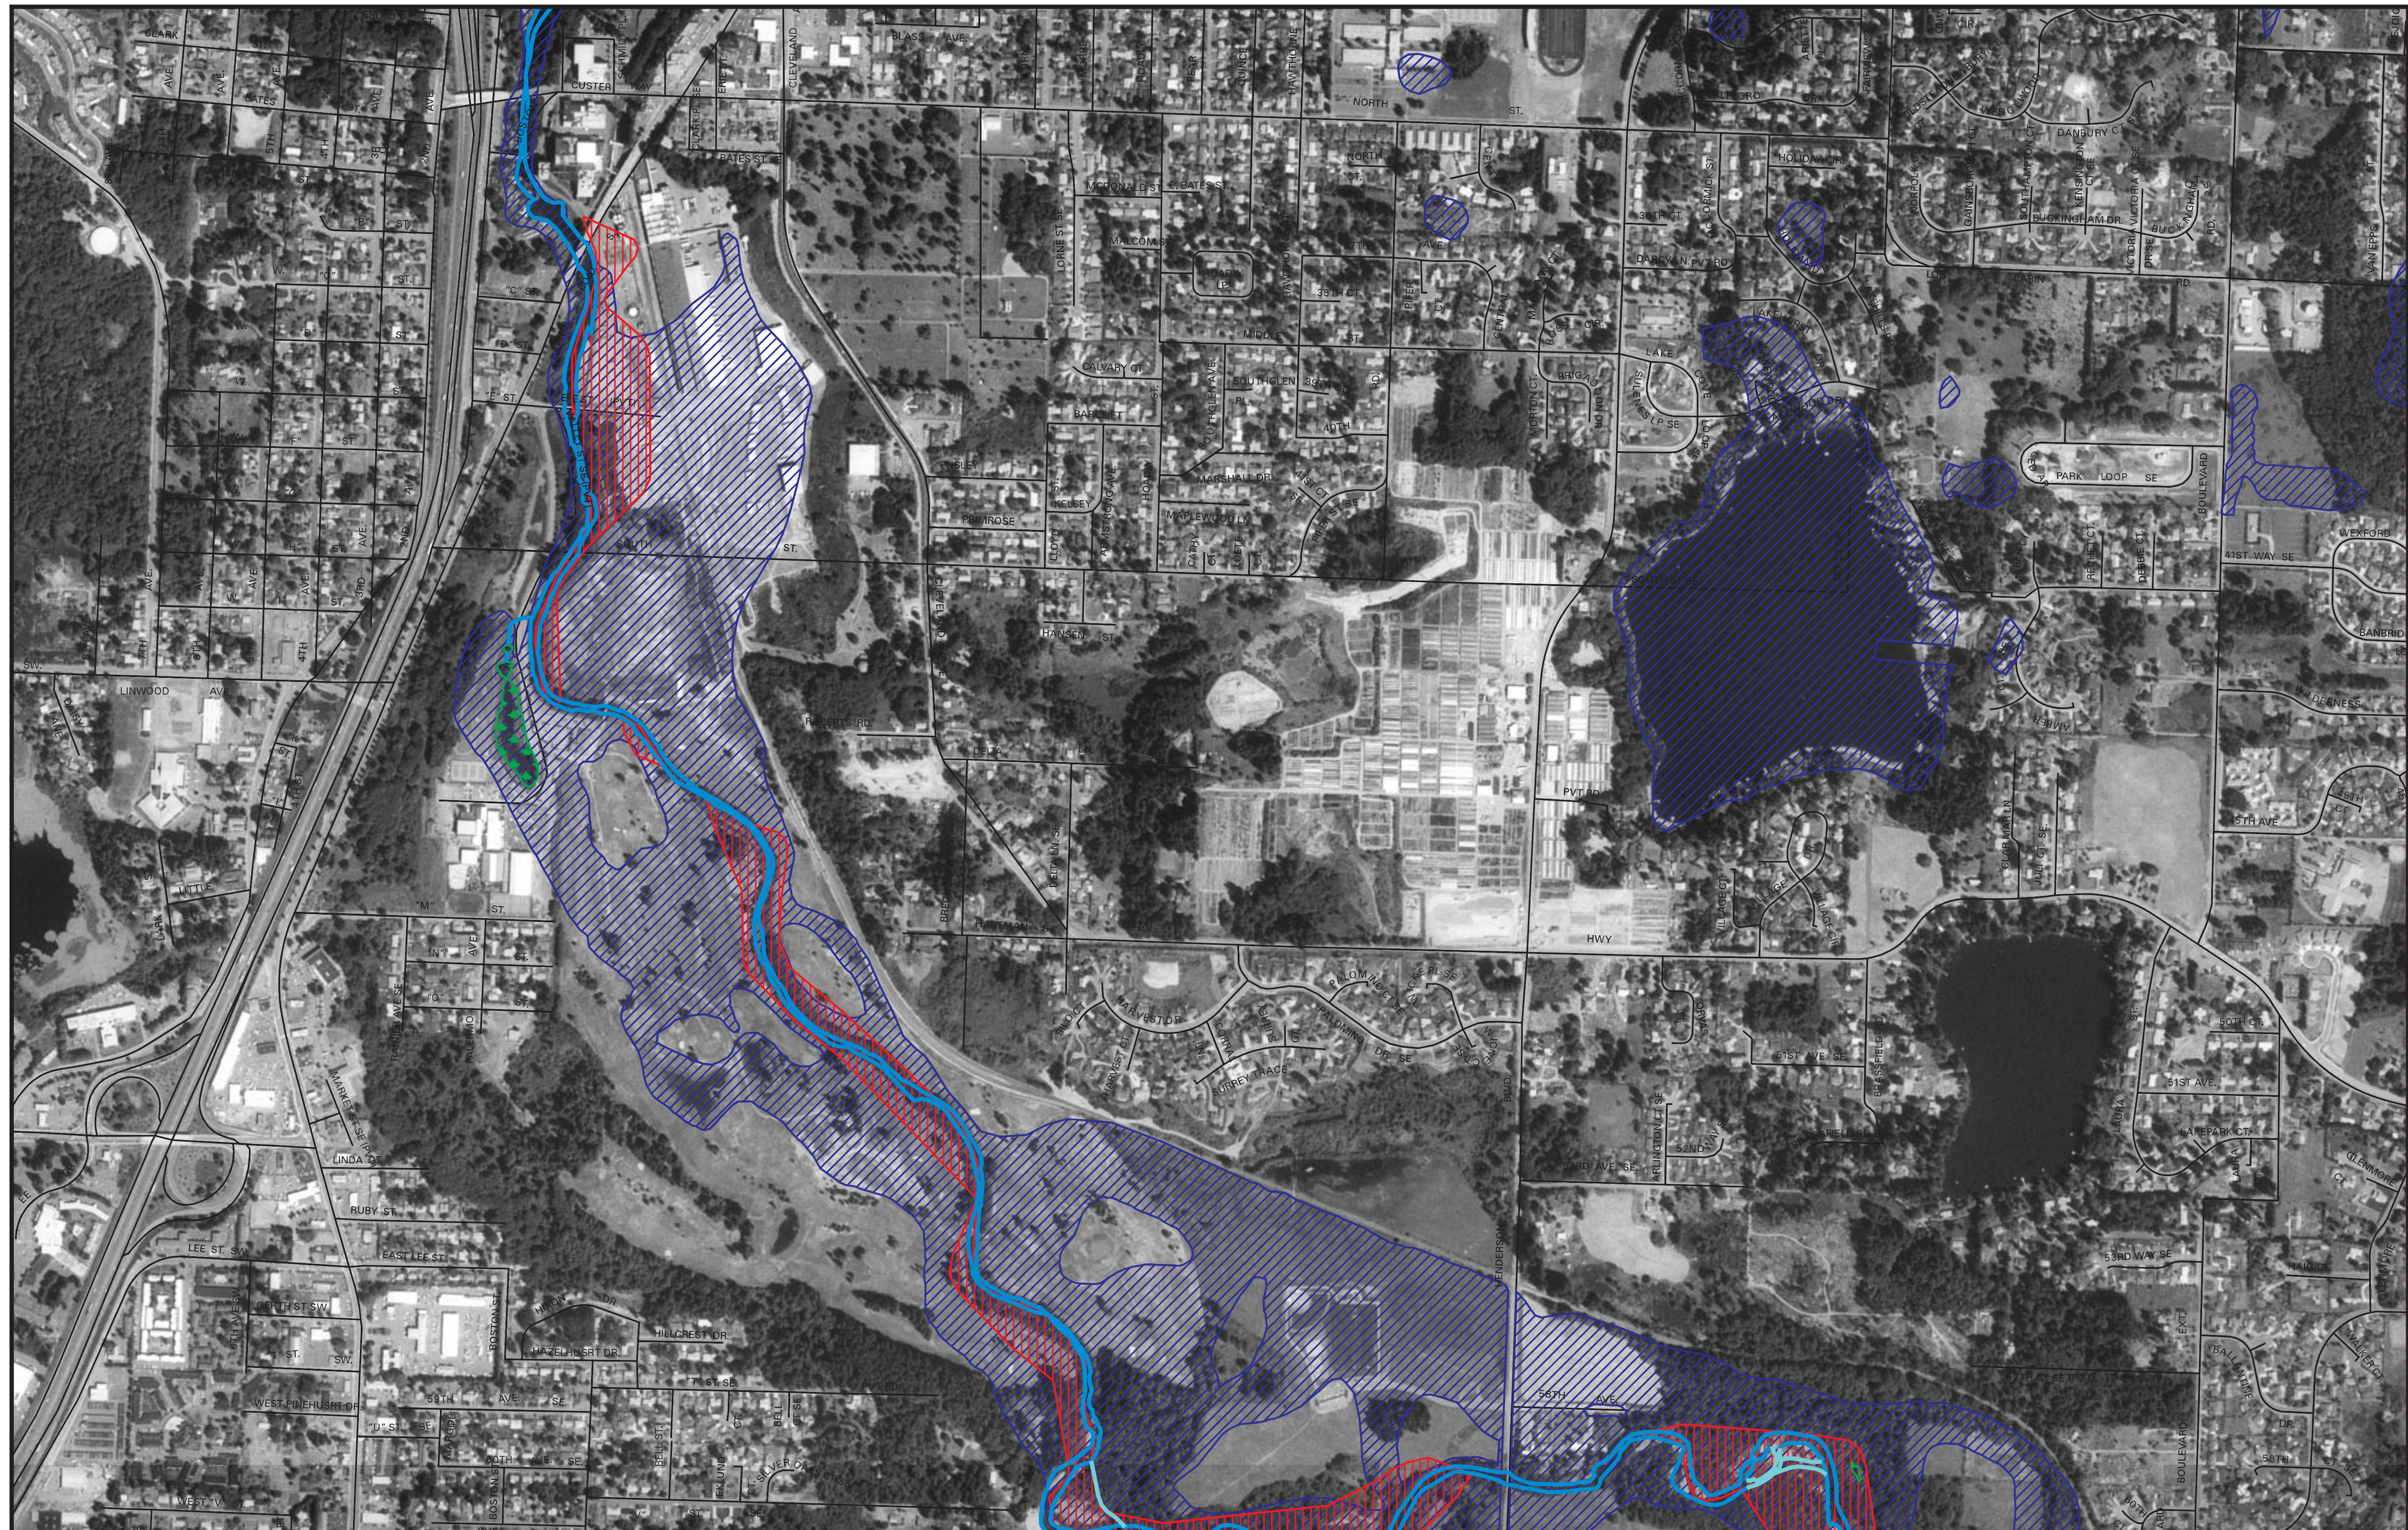

# Deschutes River Off-Channel Habitat Inventory

## Legend

-  Mainstem and Tributaries
-  Meander Zone
-  100-year Floodplain

## Location Map

## Map 2 of 18