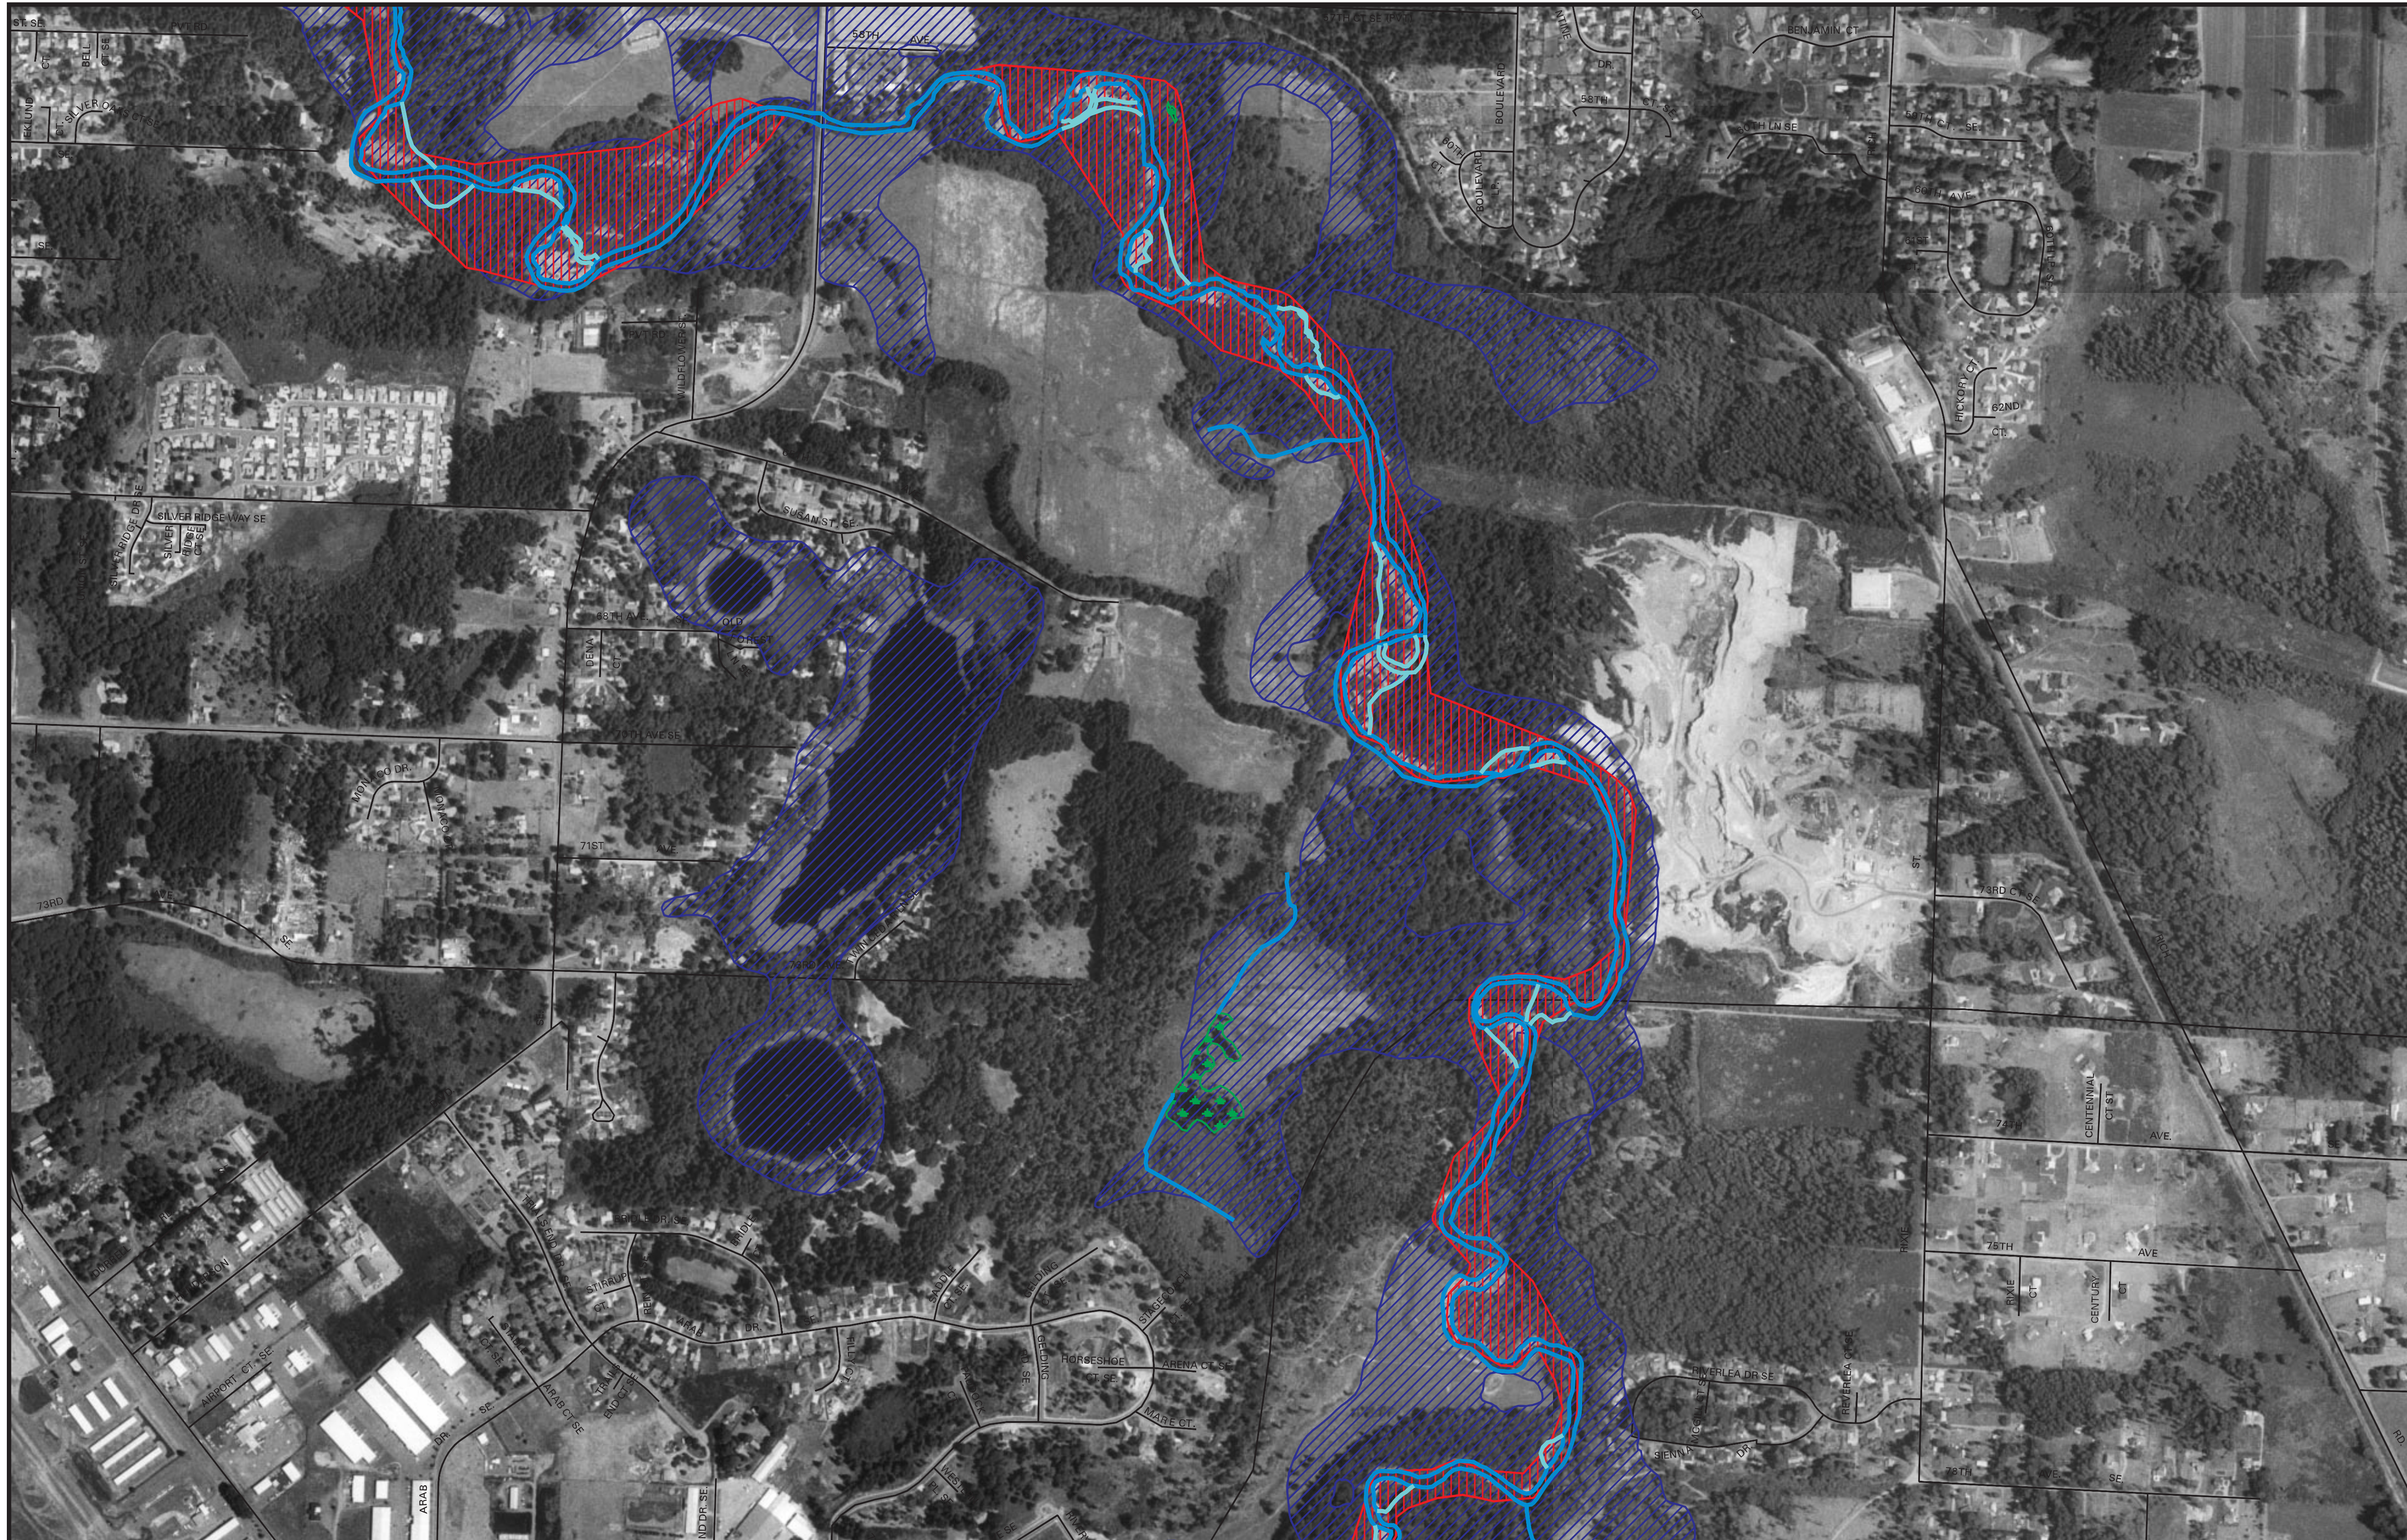

# Deschutes River Off-Channel Habitat Inventory

## Legend

-  Mainstem and Tributaries
-  Meander Zone
-  100-year Floodplain

## Location Map

## Map 3 of 18