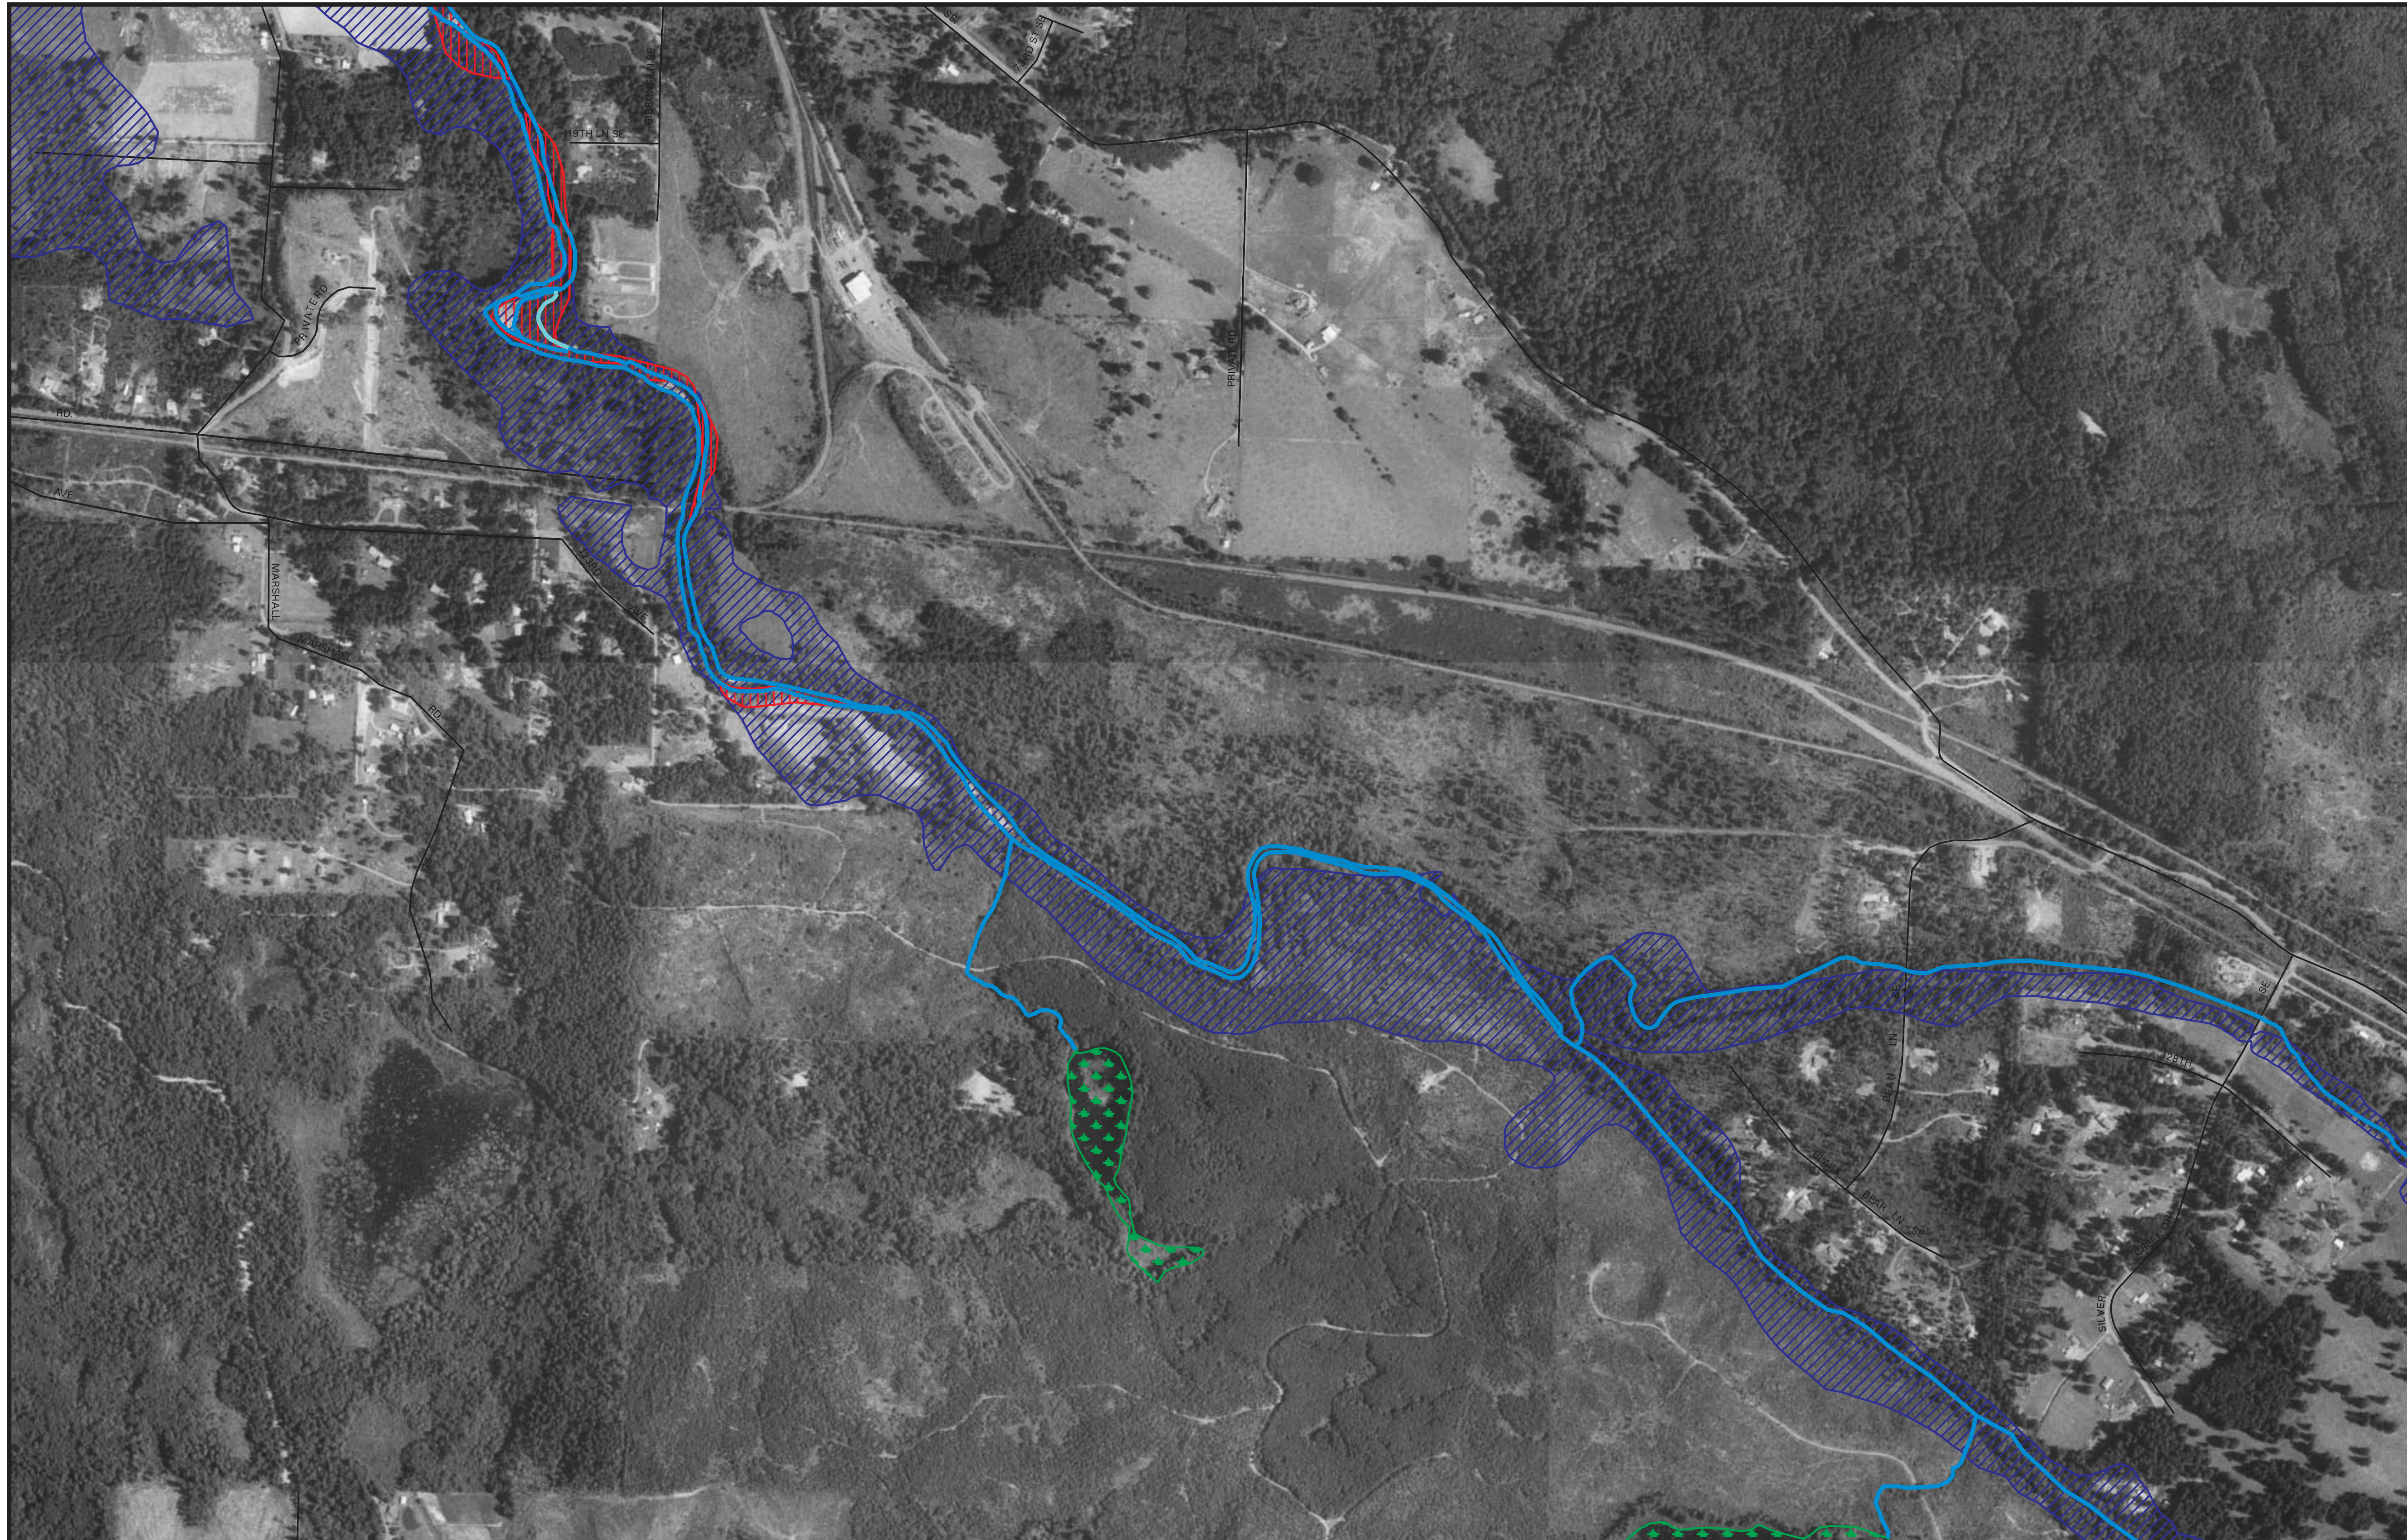

# Deschutes River Off-Channel Habitat Inventory

## Legend

-  Mainstem and Tributaries
-  Meander Zone
-  100-year Floodplain

## Habitat Types

-  Wetlands
-  Overflow Channels

Note: Overflow channels and wetlands were digitized from 1996 one- and three-foot ortho photos and represent a subset of existing features. Selection criteria are listed in: *The Deschutes River Off-Channel Habitat Inventory*.

## Location Map

**Map 7 of 18**