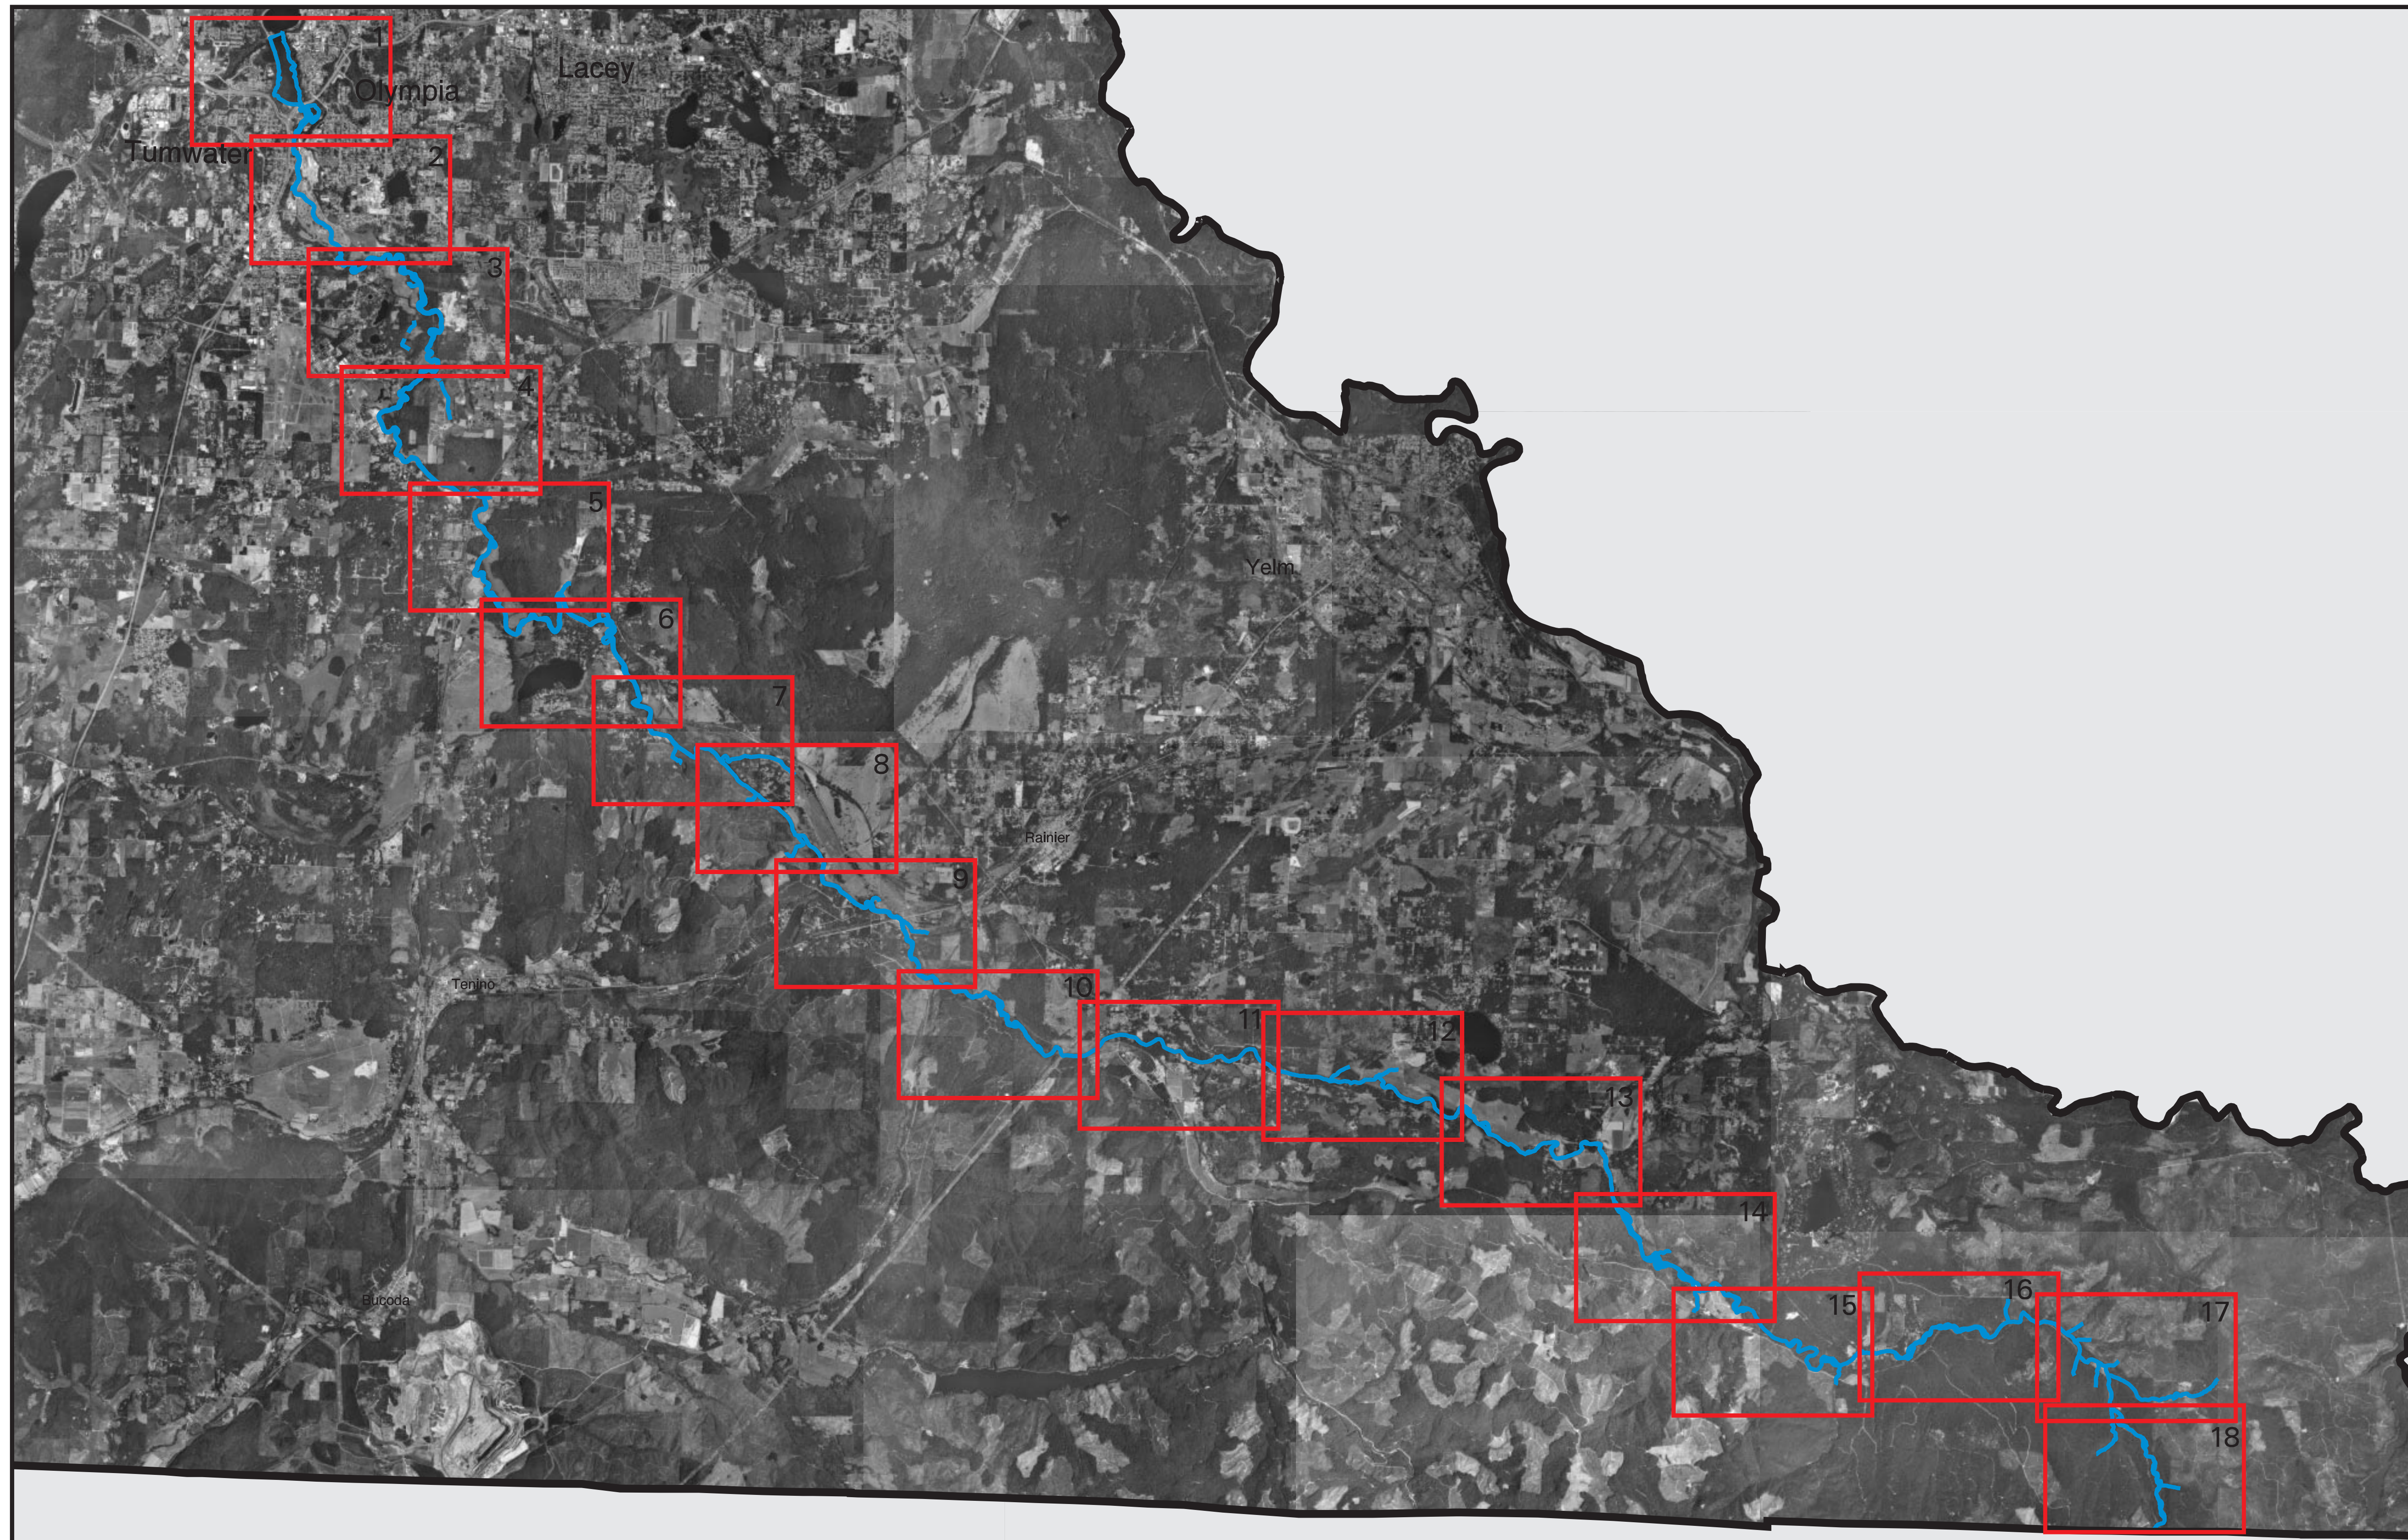

Deschutes River Off-Channel Habitat Inventory

Map Index

Map Produced By:
Thurston Regional Planning Council
for
Squaxin Island Tribe
Natural Resources

Aerial photos flown in 1996