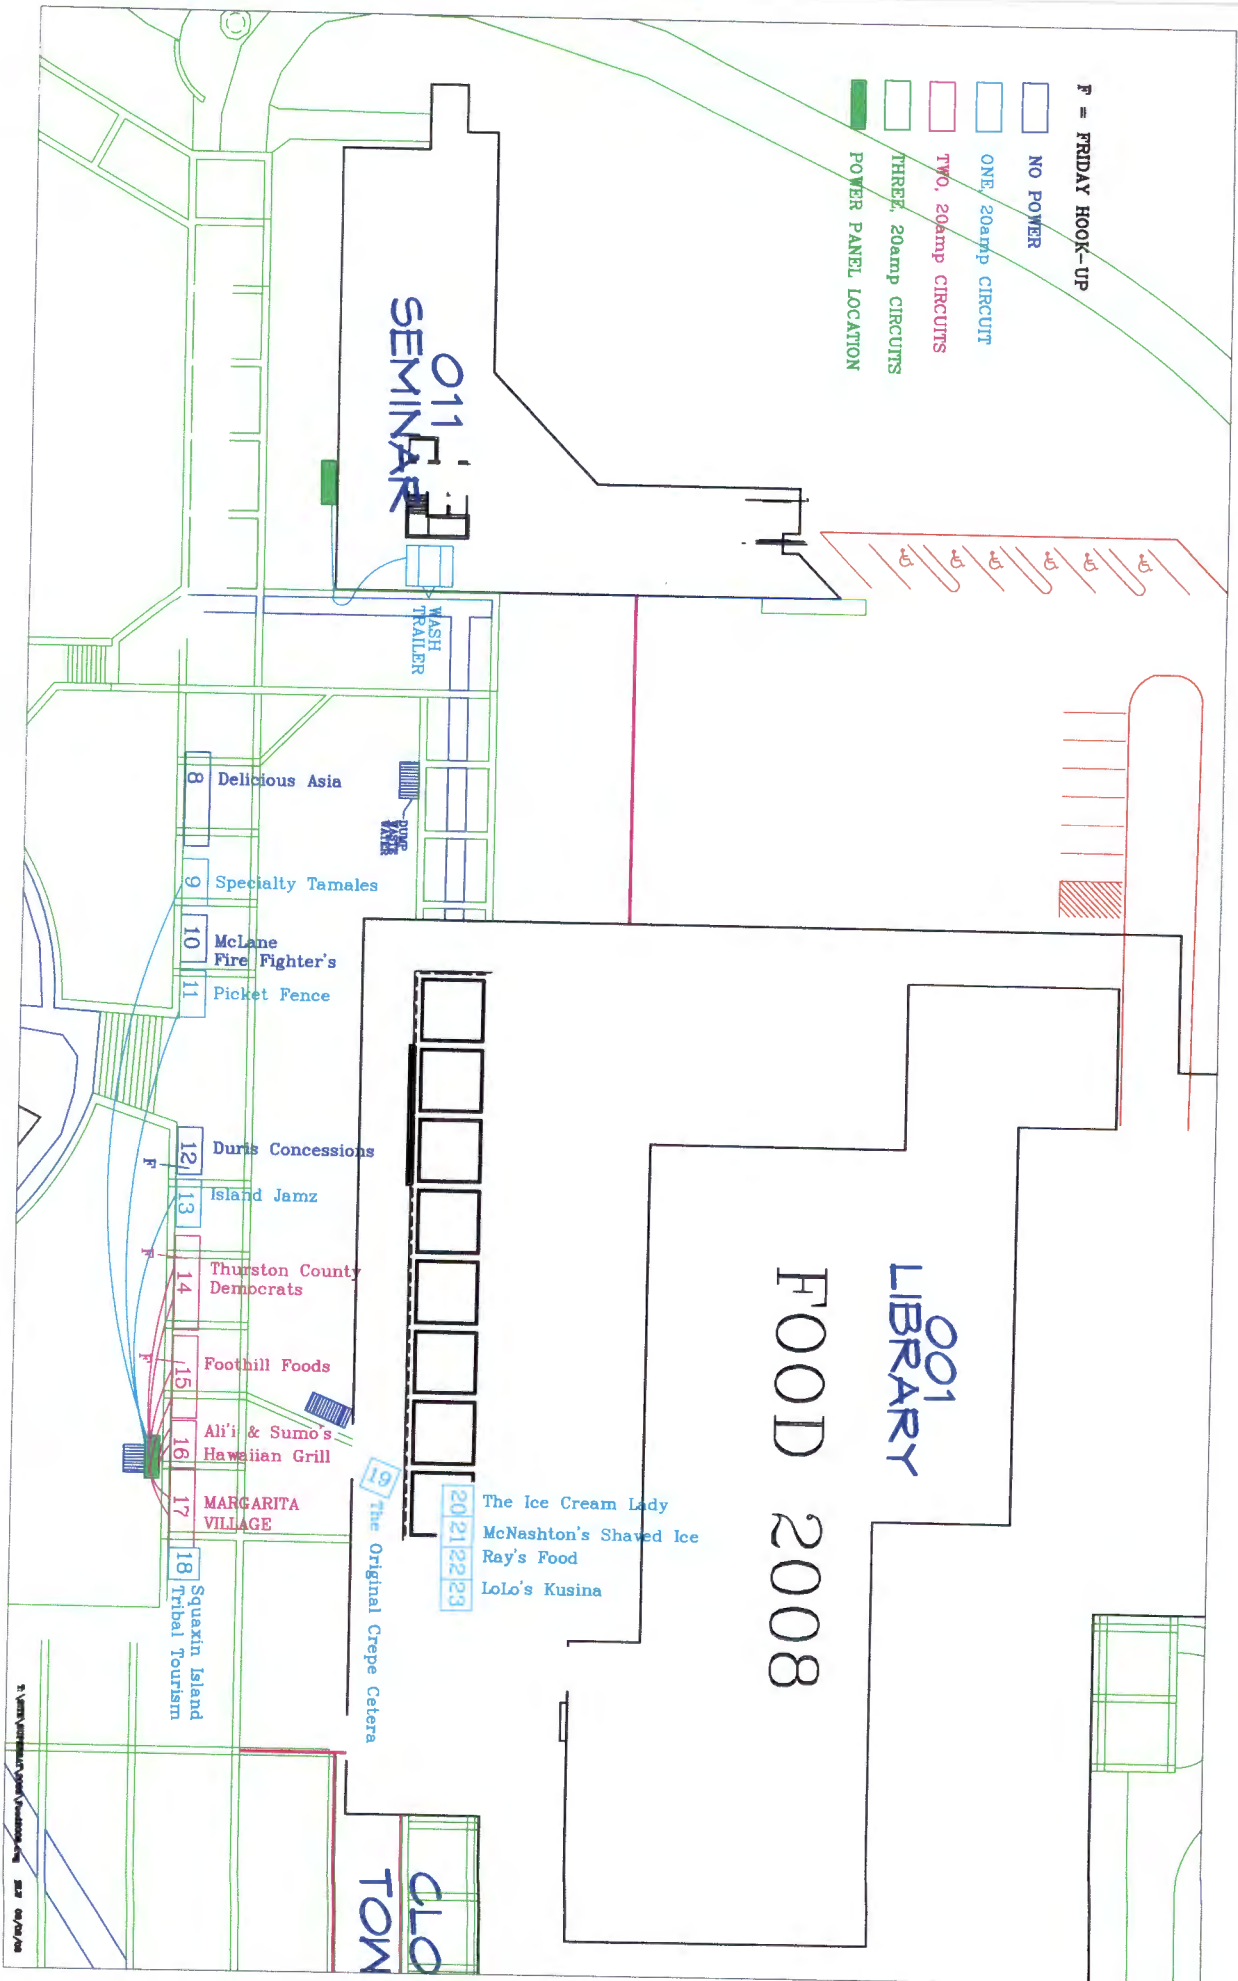

- F = FRIDAY HOOK-UP
- NO POWER
- ONE, 20amp CIRCUIT
- TWO, 20amp CIRCUITS
- THREE, 20amp CIRCUITS
- POWER PANEL LOCATION

0 25 50 75 100 Feet